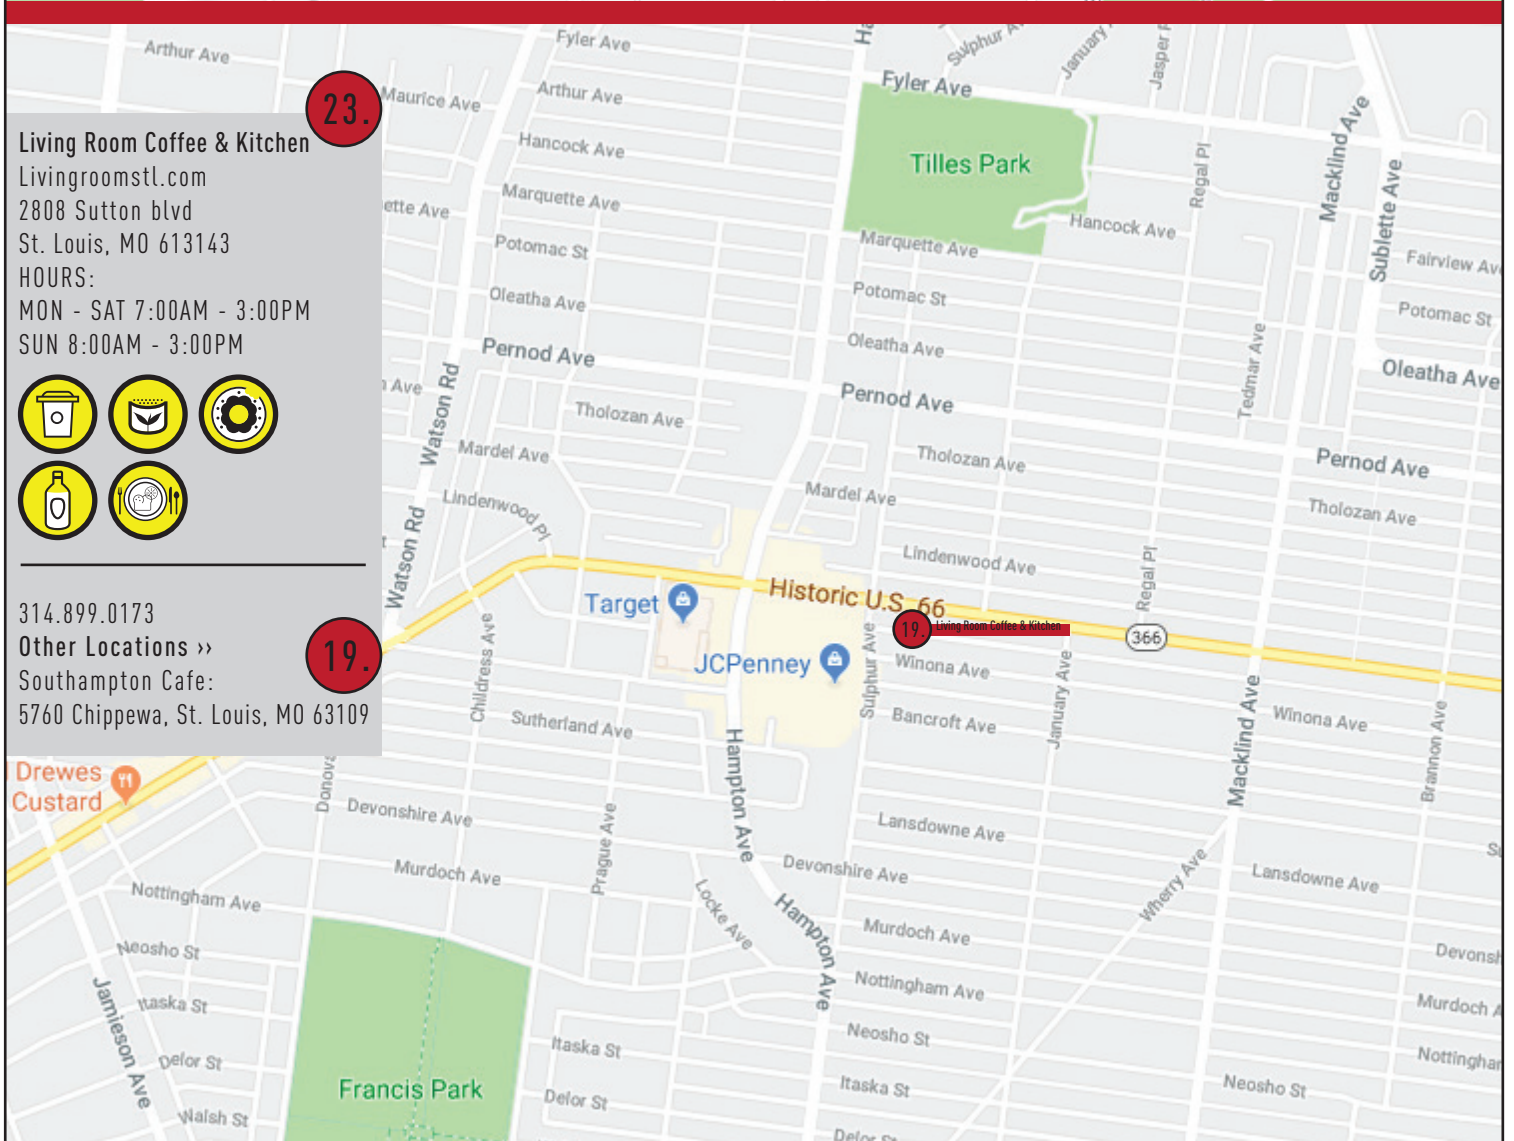

23.

Living Room Coffee & Kitchen
Livingroomstl.com
2808 Sutton blvd
St. Louis, MO 613143
HOURS:
MON - SAT 7:00AM - 3:00PM
SUN 8:00AM - 3:00PM

19.

314.899.0173
Other Locations »
Southampton Cafe:
5760 Chippewa, St. Louis, MO 63109