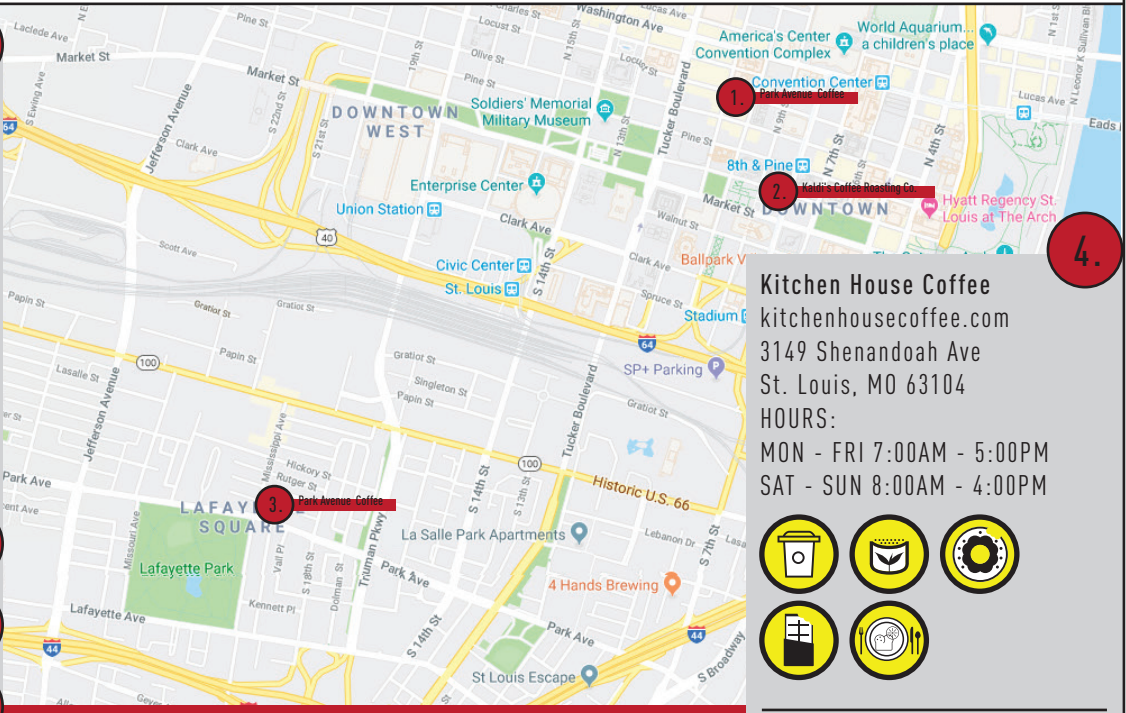

FULL MEALS

TEA

CHOCOLATE

ALCOHOL

WHAT IS SERVED

Park Avenue Coffee
 parkavenuecoffee.com
 5105 Columbia Avenue
 St. Louis, MO 63139
 HOURS:
 MON - SAT 7:00AM - 6:00PM
 SUN 7:30AM - 6:00PM

info@parkavenuecoffee.com
 314.265.5000
Other Locations >>
 1919 Park Avenue
 St. Louis, MO 63104
 417 N 10th Street
 St. Louis, MO 63101
 4240 Duncan Avenue
 St. Louis, MO 63110

Kitchen House Coffee
 kitchenhousecoffee.com
 3149 Shenandoah Ave
 St. Louis, MO 63104
 HOURS:
 MON - FRI 7:00AM - 5:00PM
 SAT - SUN 8:00AM - 4:00PM

kitchenhousecoffee@gmail.com
 314.732.0009
 * Kitchen House Coffee is preparing to open its second shop in the historic Carondelet neighborhood of St. Louis. Look for announcements in the near future!

Info@thelondontearoom.com
 314.241.6556

Kaldi's Coffee Roasting Co.
 kaldiscoffee.com
 3983 Gratiot Street
 St. Louis, MO 63110
 HOURS:
 MON - FRI 8:00AM - 5:00PM
 SEE HOURS FOR ALL CAFES

- kmorice@kaldiscoffee.com
 314.727.9991
- Other Locations >>**
- 700 DeMun Ave. **17.**
 - Clayton, MO 63105
 - 187 Carondelet Plaza **14.**
 - Clayton, MO 63105
 - 120 S. Kirkwood Rd. **25.**
 - Kirkwood, MO 63122
 - 17211 Chesterfield Airport Rd. **24.**
 - Chesterfield, MO 63005
 - Kayak's Coffee **15.**
 - 270 N. Skinker Blvd.
 - St. Louis, MO 63130
 - 520 South Euclid **9.**
 - St. Louis, MO 63110
 - 1 South Vandeventer **11.**
 - St. Louis, MO 63110
 - 808 Chestnut St. **2.**
 - St. Louis, MO 63101
 - 4590 Children's Place **8.**
 - St. Louis, MO 63110
 - 52 N. Euclid **7.**
 - St. Louis, MO 63108

Silo Coffee Company
 silocoffeeco.com
 Mobile Coffee & Espresso Bar
 St. Louis, MO
 HOURS:
 CHECK SOCIAL MEDIA

Multiple Locations >>
 Silo Coffee Co. is a mobile coffee and espresso bar with both Camper and Cart options for prepaid private events!