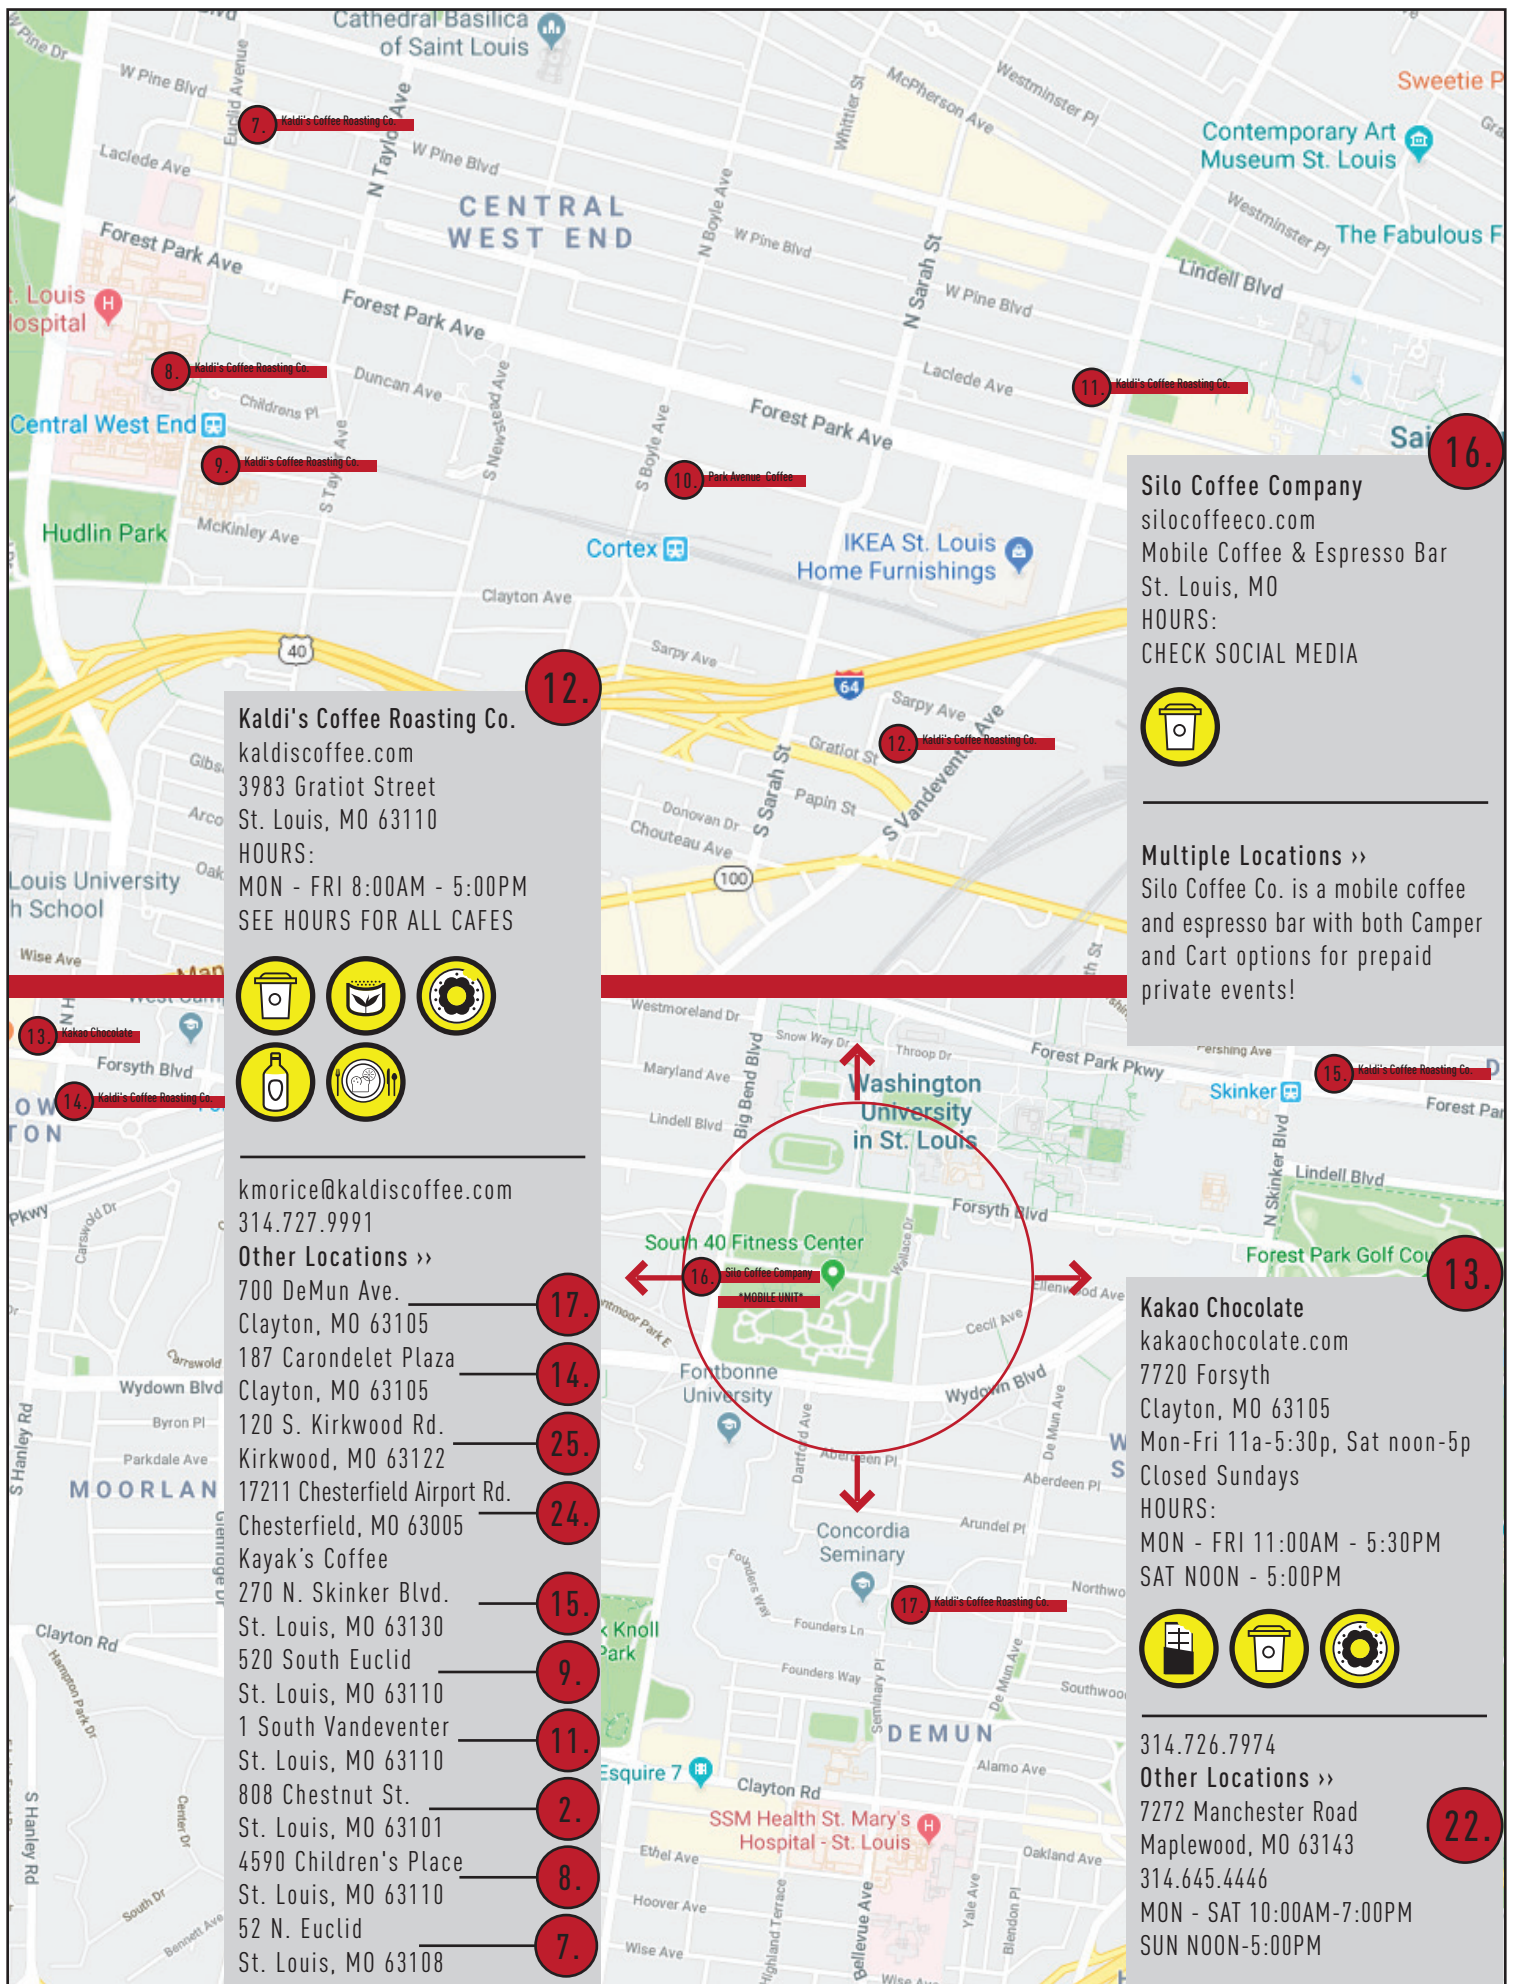

FULL MEALS

TEA

CHOCOLATE

ALCOHOL

WHAT IS SERVED

Park Avenue Coffee
 parkavenuecoffee.com
 5105 Columbia Avenue
 St. Louis, MO 63139
 HOURS:
 MON - SAT 7:00AM - 6:00PM
 SUN 7:30AM - 6:00PM

info@parkavenuecoffee.com
 314.265.5000
Other Locations >>
 1919 Park Avenue
 St. Louis, MO 63104
 417 N 10th Street
 St. Louis, MO 63101
 4240 Duncan Avenue
 St. Louis, MO 63110

Info@thelondontearoom.com
 314.241.6556

Kaldi's Coffee Roasting Co.
 kaldiscoffee.com
 3983 Gratiot Street
 St. Louis, MO 63110
 HOURS:
 MON - FRI 8:00AM - 5:00PM
 SEE HOURS FOR ALL CAFES

- kmorice@kaldiscoffee.com
 314.727.9991
- Other Locations >>**
- 700 DeMun Ave. **17.**
 - Clayton, MO 63105
 - 187 Carondelet Plaza **14.**
 - Clayton, MO 63105
 - 120 S. Kirkwood Rd. **25.**
 - Kirkwood, MO 63122
 - 17211 Chesterfield Airport Rd. **24.**
 - Chesterfield, MO 63005
 - Kayak's Coffee **15.**
 - 270 N. Skinker Blvd.
 - St. Louis, MO 63130
 - 520 South Euclid **9.**
 - St. Louis, MO 63110
 - 1 South Vandeventer **11.**
 - St. Louis, MO 63110
 - 808 Chestnut St. **2.**
 - St. Louis, MO 63101
 - 4590 Children's Place **8.**
 - St. Louis, MO 63110
 - 52 N. Euclid **7.**
 - St. Louis, MO 63108