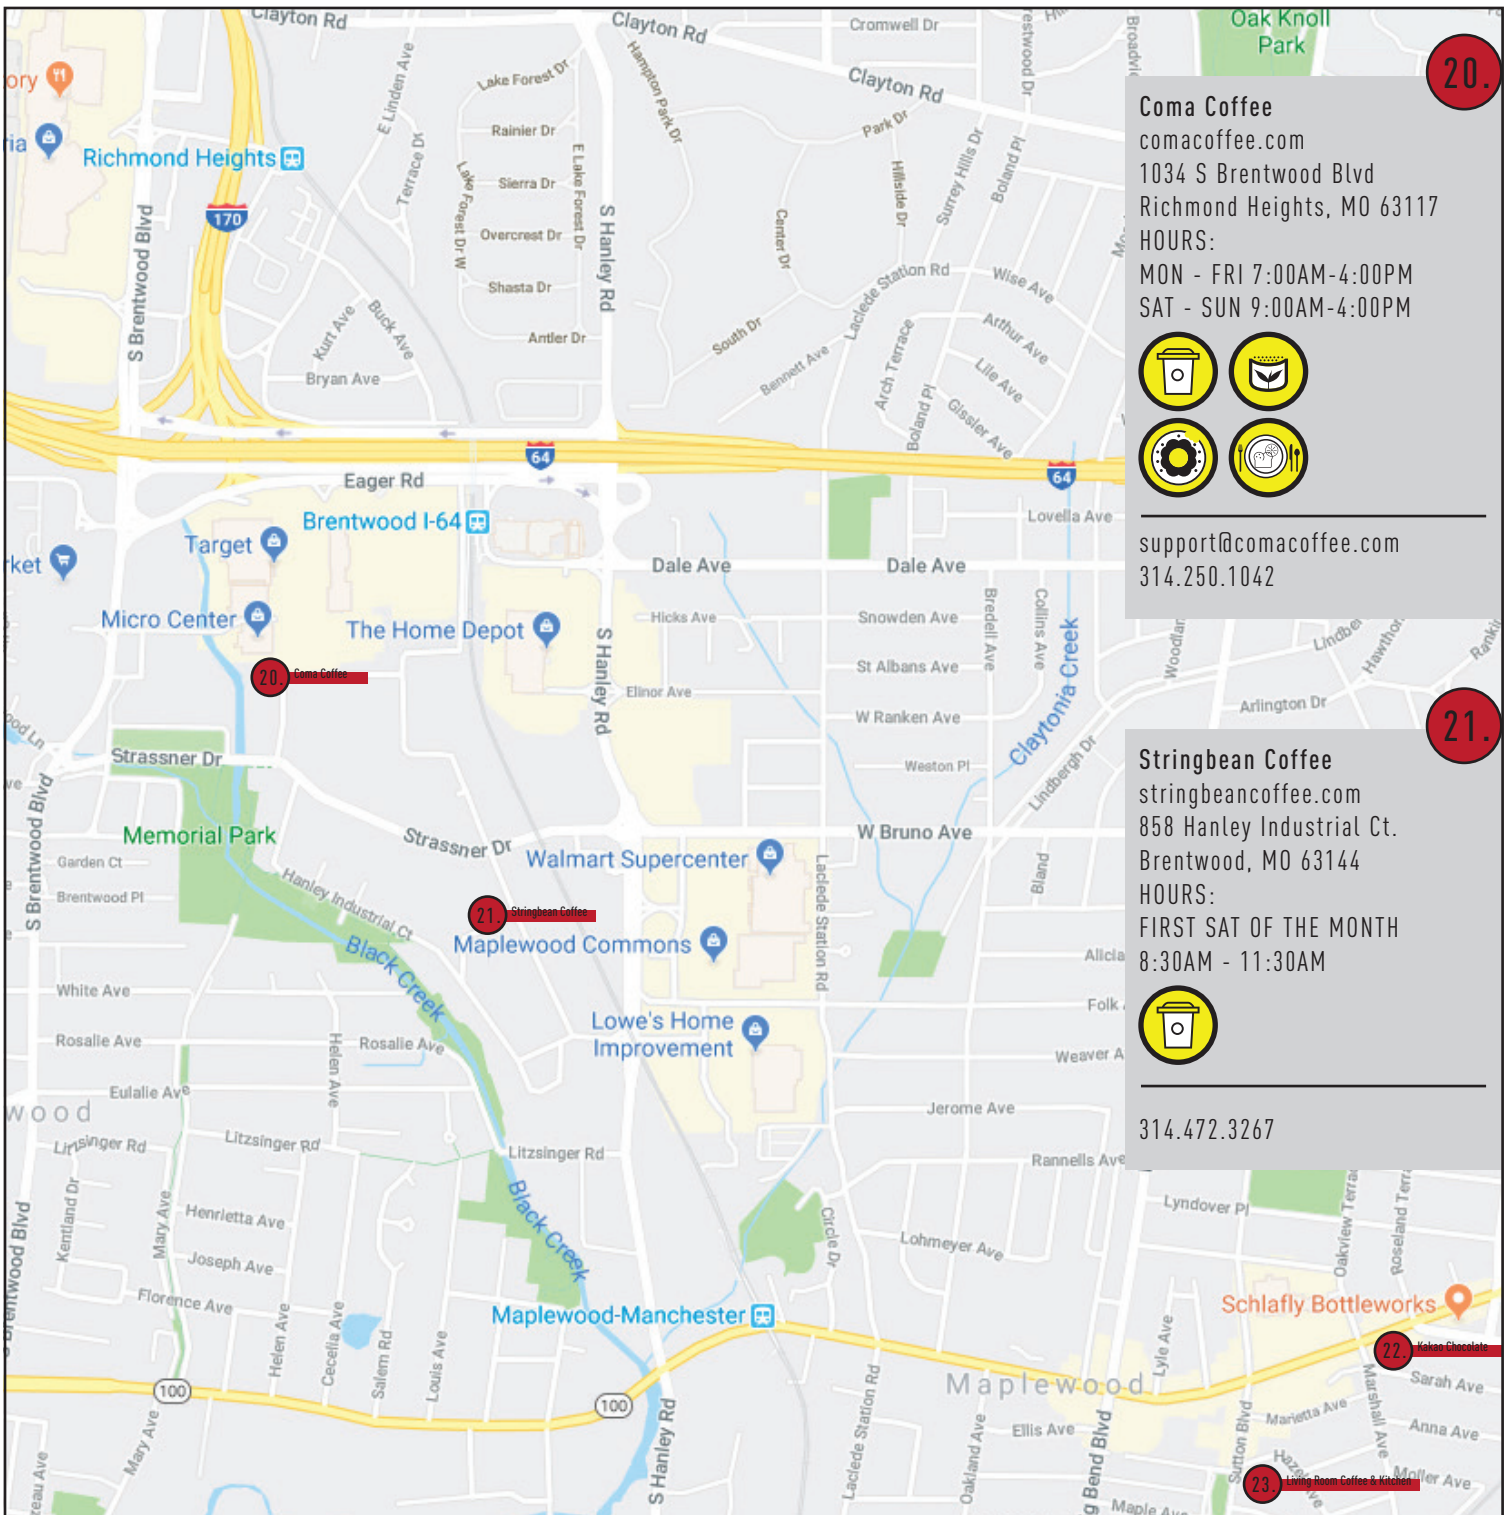

19.

314.899.0173
 Other Locations »
 Southampton Cafe:
 5760 Chippewa, St. Louis, MO 63109

20.

Coma Coffee
 comacoffee.com
 1034 S Brentwood Blvd
 Richmond Heights, MO 63117
 HOURS:
 MON - FRI 7:00AM-4:00PM
 SAT - SUN 9:00AM-4:00PM