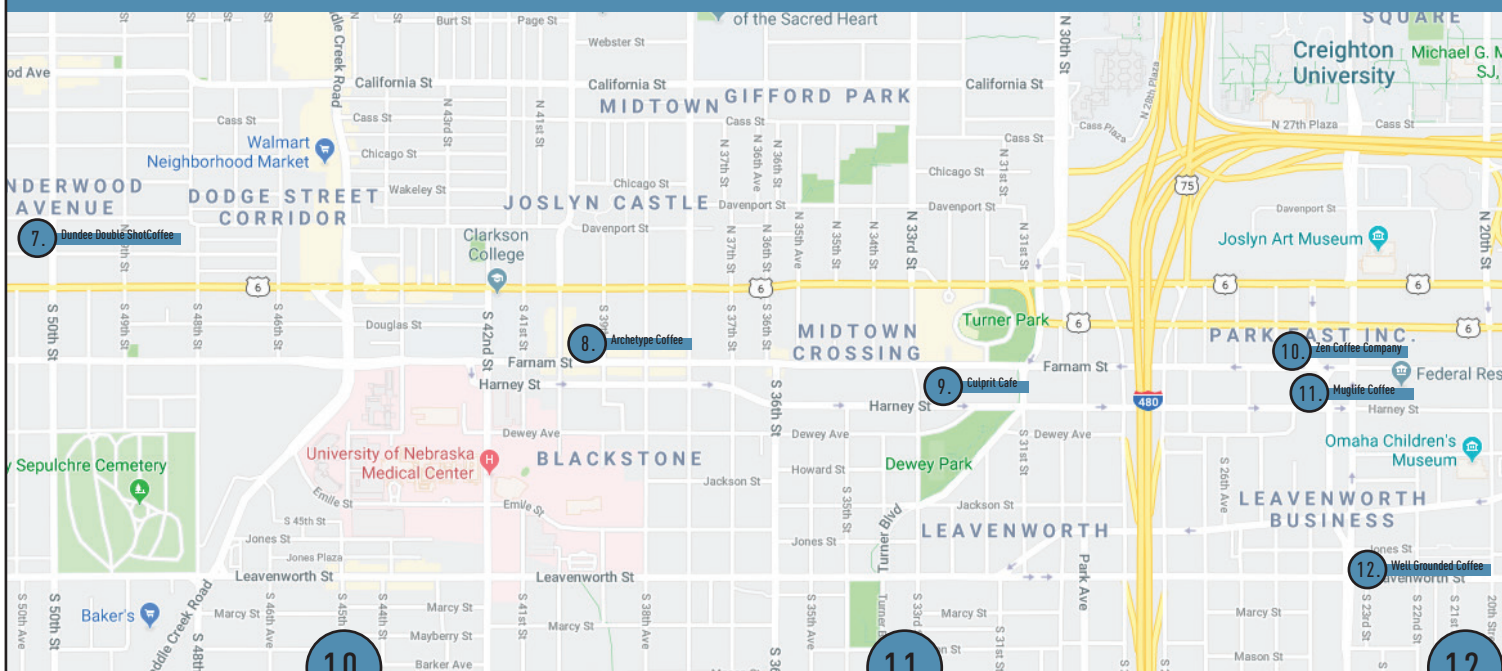

10.

Zen Coffee Company
@Zencoffeeco
230 S 25th st
Omaha, NE 68131
HOURS:
MON - SUN 6:00AM - 7:00PM

---

contactus@zencoffeecompany.com
402.452.3085

11.

Muglife Coffee
muglifecoffee.com
2452 1/2 Harney St.
Omaha, NE 68131
HOURS:
MON - SAT 6:30AM - 6:30PM
SUN 7:30AM - 5:30PM

---

muglife@icloud.com
402.639.7783

12.

Well Grounded Coffee
wellgroundedomaha.com
707 S 24th St
OMAHA, NE 68102
HOURS:
MON - THU 6:30AM - 7:00PM
FRI 6:30AM - 6:00PM
SAT 8:00AM - 6:00PM

---

wellgroundedomaha@gmail.com
402.680.1666