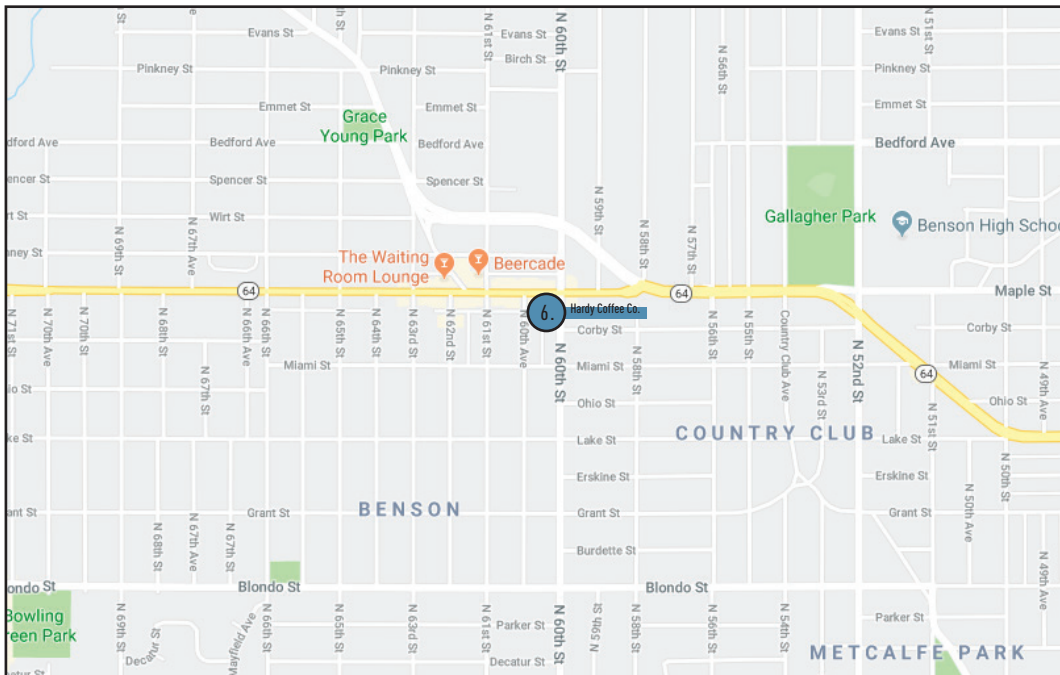

luke@culpritcafe.com  
402.505.3897  
Other Location >>  
3201 Farnam St #6112  
Omaha, NE 68131

**9.**

**3.** Sozo Coffeehouse  
sozocoffeehouse.com  
1314 Jones Street  
Omaha, Nebraska 68102  
HOURS:  
MON - FRI 7:00AM - MIDNIGHT  
SAT 8:00AM - MIDNIGHT  
SUN 1:00PM - MIDNIGHT

**5.**

info@hardycoffee.com  
402.505.9685  
Other Locations >>  
1031 Jones Street  
Omaha, NE 68102  
6051 Maple Street  
Omaha, NE 68104

**4.**  
**6.**

**7.**

**Dundee Double Shot Coffee**  
 Dundeedoubleshot.com  
 118 N 50th St  
 Omaha, NE 68132  
 HOURS:  
 MON - SAT 6:00AM - 6:00PM  
 SUN 6:00AM - 5:00PM