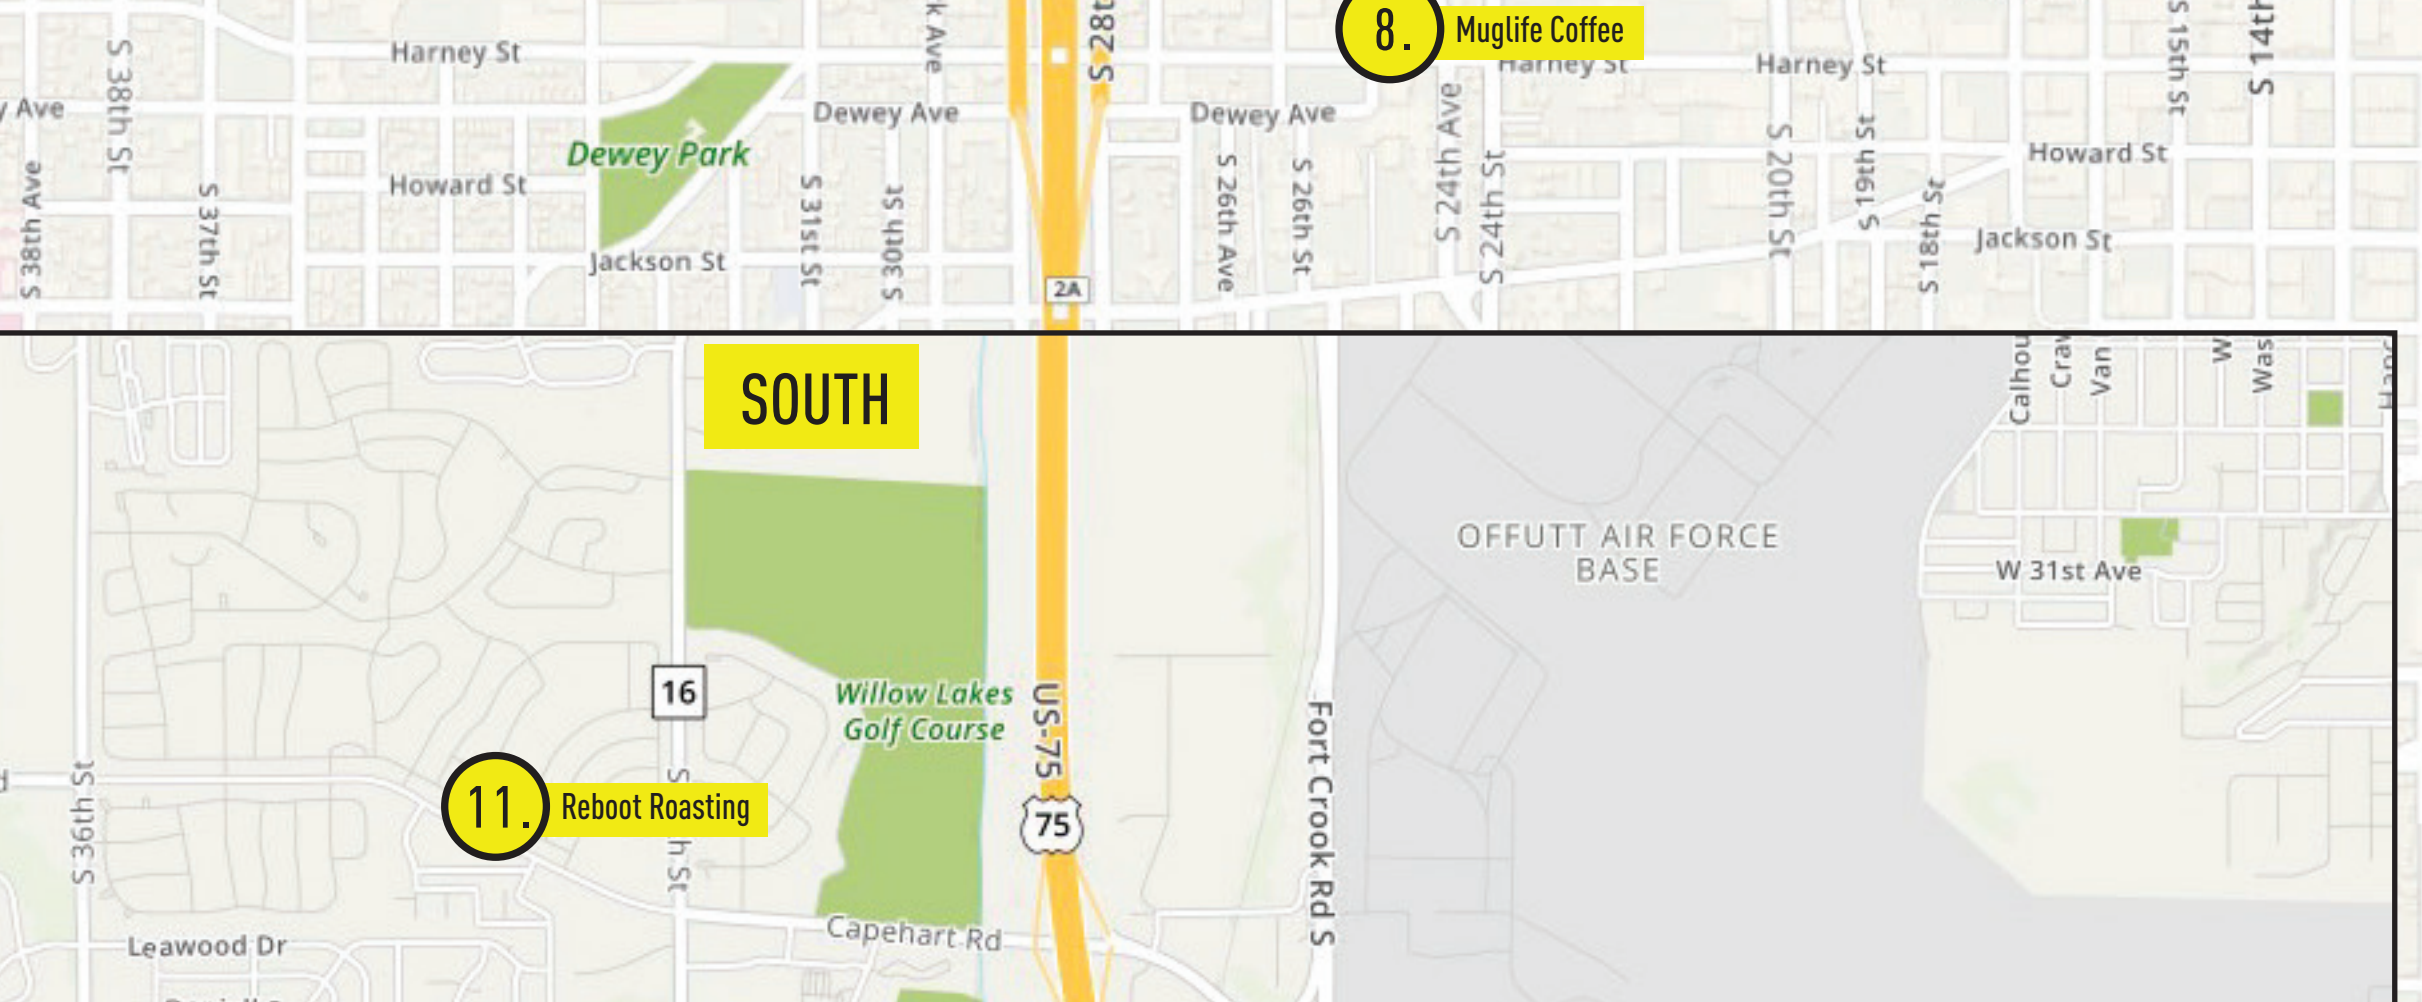

9. Artemis Teas & Botanicals

10. Hardy Coffee Co.