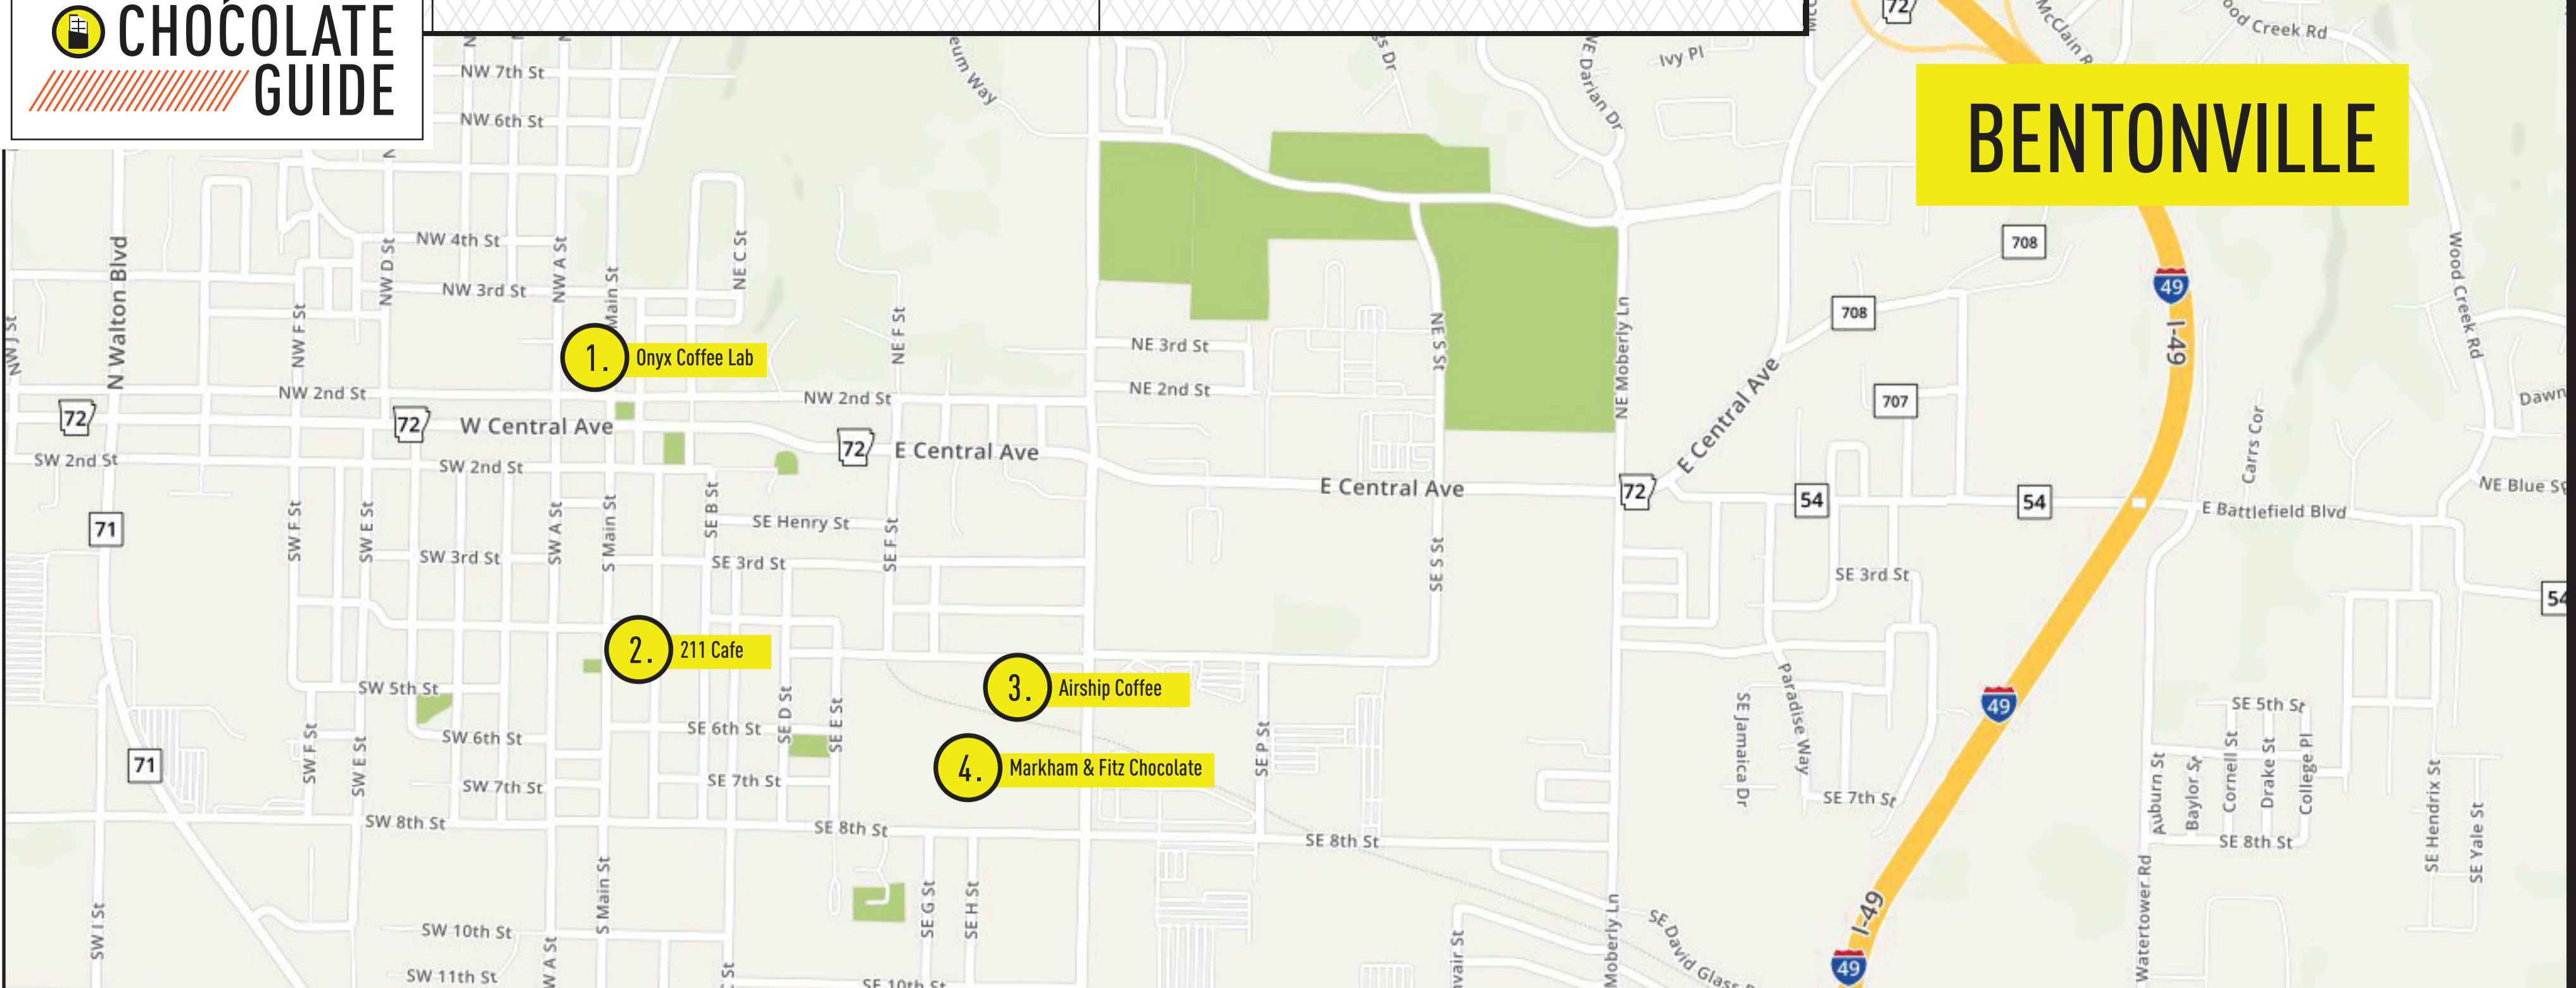

COFFEE, TEA, AND CHOCOLATE GUIDE

NW ARKANSAS

- COFFEE
- TEA
- PASTRIES
- CHOCOLATE
- FULL MEALS
- ALCOHOL
- FOUR DRINKS
- ALTERNATIVE MILKS

211 Cafe
211 Cafe
Instagram: @211Cafe
485 S. Main St.
Bentonville, AR 72712
HOURS:
MON - SUN 8:00AM - 8:00PM
OTHER: Books
479.944.7478

Airship Coffee
airshipcoffee.com
1180 St. Louis St.
Bentonville, AR 72712
HOURS:
MON - SUN 7:00AM - 7:00PM
OTHER: Books
479.944.7478

Arsaga's Coffee Roasters
arsagasc.com
200 W. Center St.
Fayetteville, AR 72701
HOURS:
MON - SAT 7:00AM - 6:00PM
SUN 8:00AM - 5:00PM
OTHER: Drive-thru
COFFEE: Roasted in house
479.944.7478

Bolder Coffee
boldercoffee.com
4200 Green Acres Road
Rogers, Arkansas 72756
HOURS:
MON - SUN 6:00AM - 8:00PM
OTHER: Drive-thru
COFFEE: Cold Roasting
479.899.6758

Markham and Fitz
markhamandfitz.com
801 SE 8th St, Suite 45
Bentonville, AR 72716
HOURS:
MON - SUN 11:00AM - 8:00PM
OTHER: Roast to Bar Chocolate
479.899.6758

Onyx Coffee Lab
onyxcoffee.com
131 E. Walnut St
Rogers, AR 72756
HOURS:
MON - SAT 6:00AM - 9:00PM
SUN 8:00AM - 2:00PM
OTHER: Drive-thru
COFFEE: House Made Infusions, Tarts
479.899.6758

Other Shops:
Horro's Coffee Company
Kyya Chocolate
Joyhouse Coffee
Nema's Coffee & Espresso
Parham Coffee & Beer
Savvy Tea
7 Brew Coffee