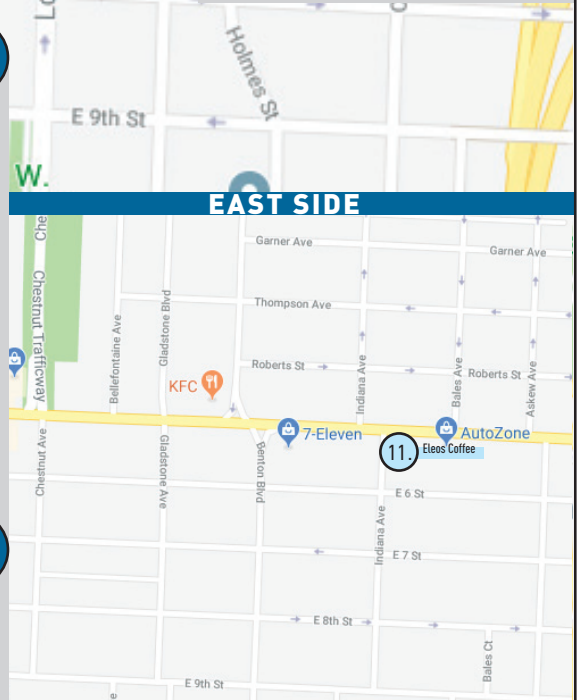

info@eleoscoffee.com
816.231.3401

Other Location >>

Adam's Mark Hotel Lobby
9103 E 39th St.
Kansas City, MO 64133

11.

56.

EAST SIDE

12. Splitlog Coffee Co.
 splitlog.coffee
 548 Central Ave
 Kansas City, KS 66101
 HOURS:
 MON - FRI 6:30AM - 5:00PM
 SAT 7:00AM - 5:00PM

Other Locations >>
 PT's Coffee Oread
 1101 Indiana St Suite A
 Lawrence, KS 66044
 PT's College Hill
 1635 Washburn Ave
 Topeka, KS 66604

17. Christopher Elbow Chocolates
 elbowchocolates.com
 1819 McGee
 Kansas City, MO 64108
 HOURS:
 MON - SAT 10:00AM - 6:00PM

info@fillingstationcoffee.com

Other Locations >>
 7420 Johnson Dr.
 Overland Park, KS 66202
 1010 Westport Rd.
 Kansas City, MO 64111

23. The Roasterie
 theroasterie.com
 1204 W 27th St
 Kansas City, MO 64108
 HOURS:
 MON - FRI 7:00AM - 6:00PM
 SAT 8:00AM - 6:00PM
 SUN 9:00AM - 3:00PM

contact@motherearthcoffeeco.com
 816.453.8255

Other Locations >>

Shawnee Mission Hospital
 9100 W. 74th Street
 Merriam, KS 66204

Mud Pie Vegan Bakery & Coffee
 mudpiebakery.com
 1615 W 39th Street
 Kansas City, MO 64111
 HOURS:
 MON - THU 7:00AM - 8:00PM
 FRI 7:00AM - 9:00PM
 SAT 8:00AM - 9:00PM
 SUN 8:00AM - 7:00PM