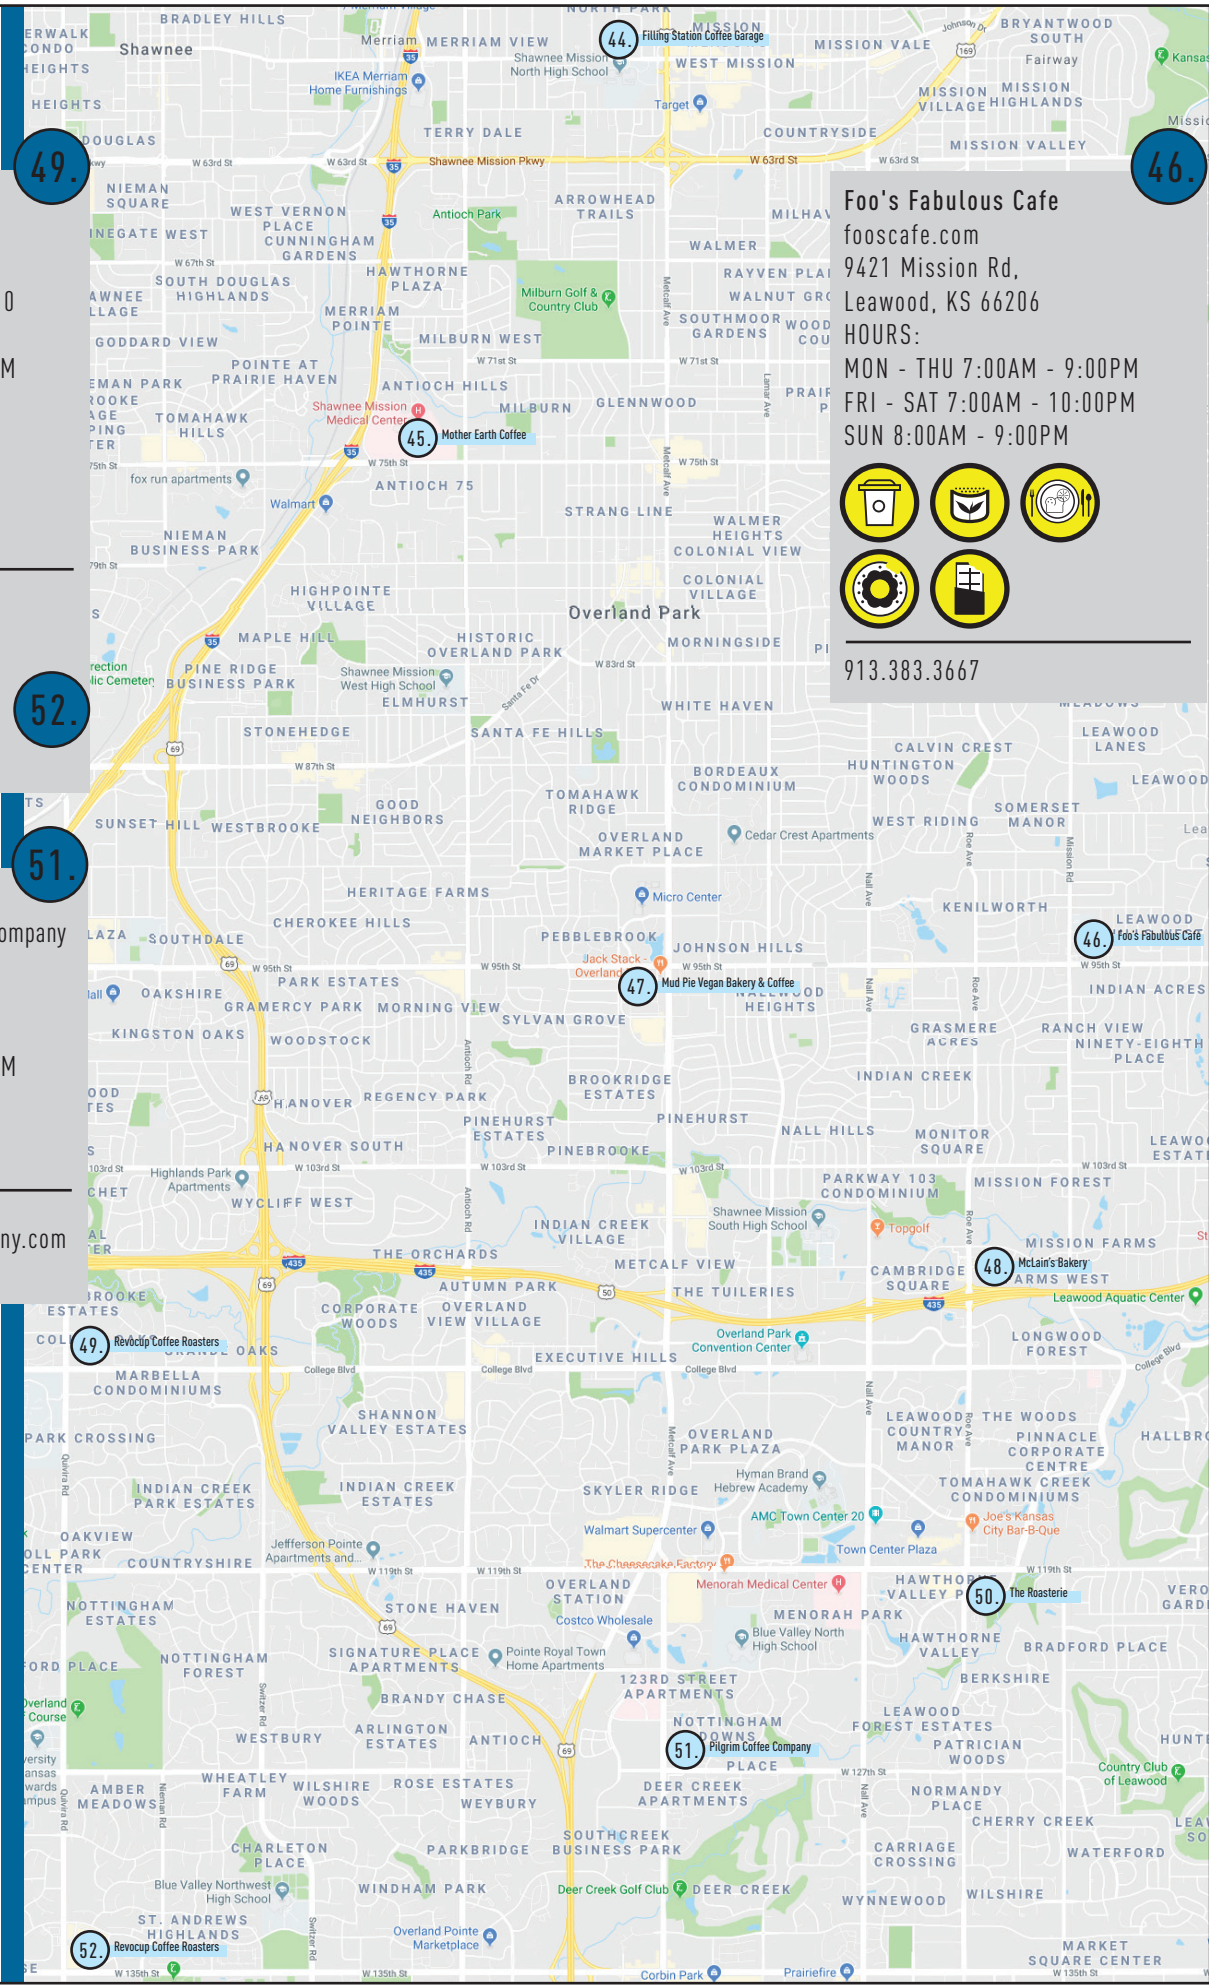

info@fillingstationcoffee.com

Other Locations >>
 7420 Johnson Dr.
 Overland Park, KS 66202
 1010 Westport Rd.
 Kansas City, MO 64111

23. The Roasterie
 theroasterie.com
 1204 W 27th St
 Kansas City, MO 64108
 HOURS:
 MON - FRI 7:00AM - 6:00PM
 SAT 8:00AM - 6:00PM
 SUN 9:00AM - 3:00PM

info@centeredspirit.com
 816.225.9393

Revocup Coffee Roasters

facebook.com/revocup
11030 Quivira Rd
Overland Park, KS US 66210
HOURS:
MON - FRI 6:00AM - 7:00PM
SAT 7:00AM - 5:00PM
SUN 8:00AM - 5:00PM

habte@revocup.com
913.663.2181
Other Location »
11822 W 135th St.
Overland Park, KS 662210

Pilgrim Coffee Company

instagram.com/pilgrimcoffeecompany
12643 Metcalf Ave
Overland Park, KS 66213
HOURS:
MON - SAT 7:00AM - 9:00PM

kristyn@pilgrimcoffeecompany.com
208.250.2616

Foo's Fabulous Cafe

fooscafe.com
9421 Mission Rd,
Leawood, KS 66206
HOURS:
MON - THU 7:00AM - 9:00PM
FRI - SAT 7:00AM - 10:00PM
SUN 8:00AM - 9:00PM

913.383.3667

Maps Coffee & Chocolate

mapscoffee.com
 13440 Santa Fe Trail Dr.
 Lenexa, KS 66215
 HOURS:
 TUE - SAT 9:00AM - 6:00PM
 SUN 11:00AM - 3:00PM

info@mapscoffee.com

Blackdog Coffeeshouse

bdcoffeeshouse.com
 12815 West 87th Street
 Leawood, Kansas USA 66215
 HOURS:
 MON - FRI 6:00AM - 9:00PM
 SAT - SUN 7:00AM - 9:00PM