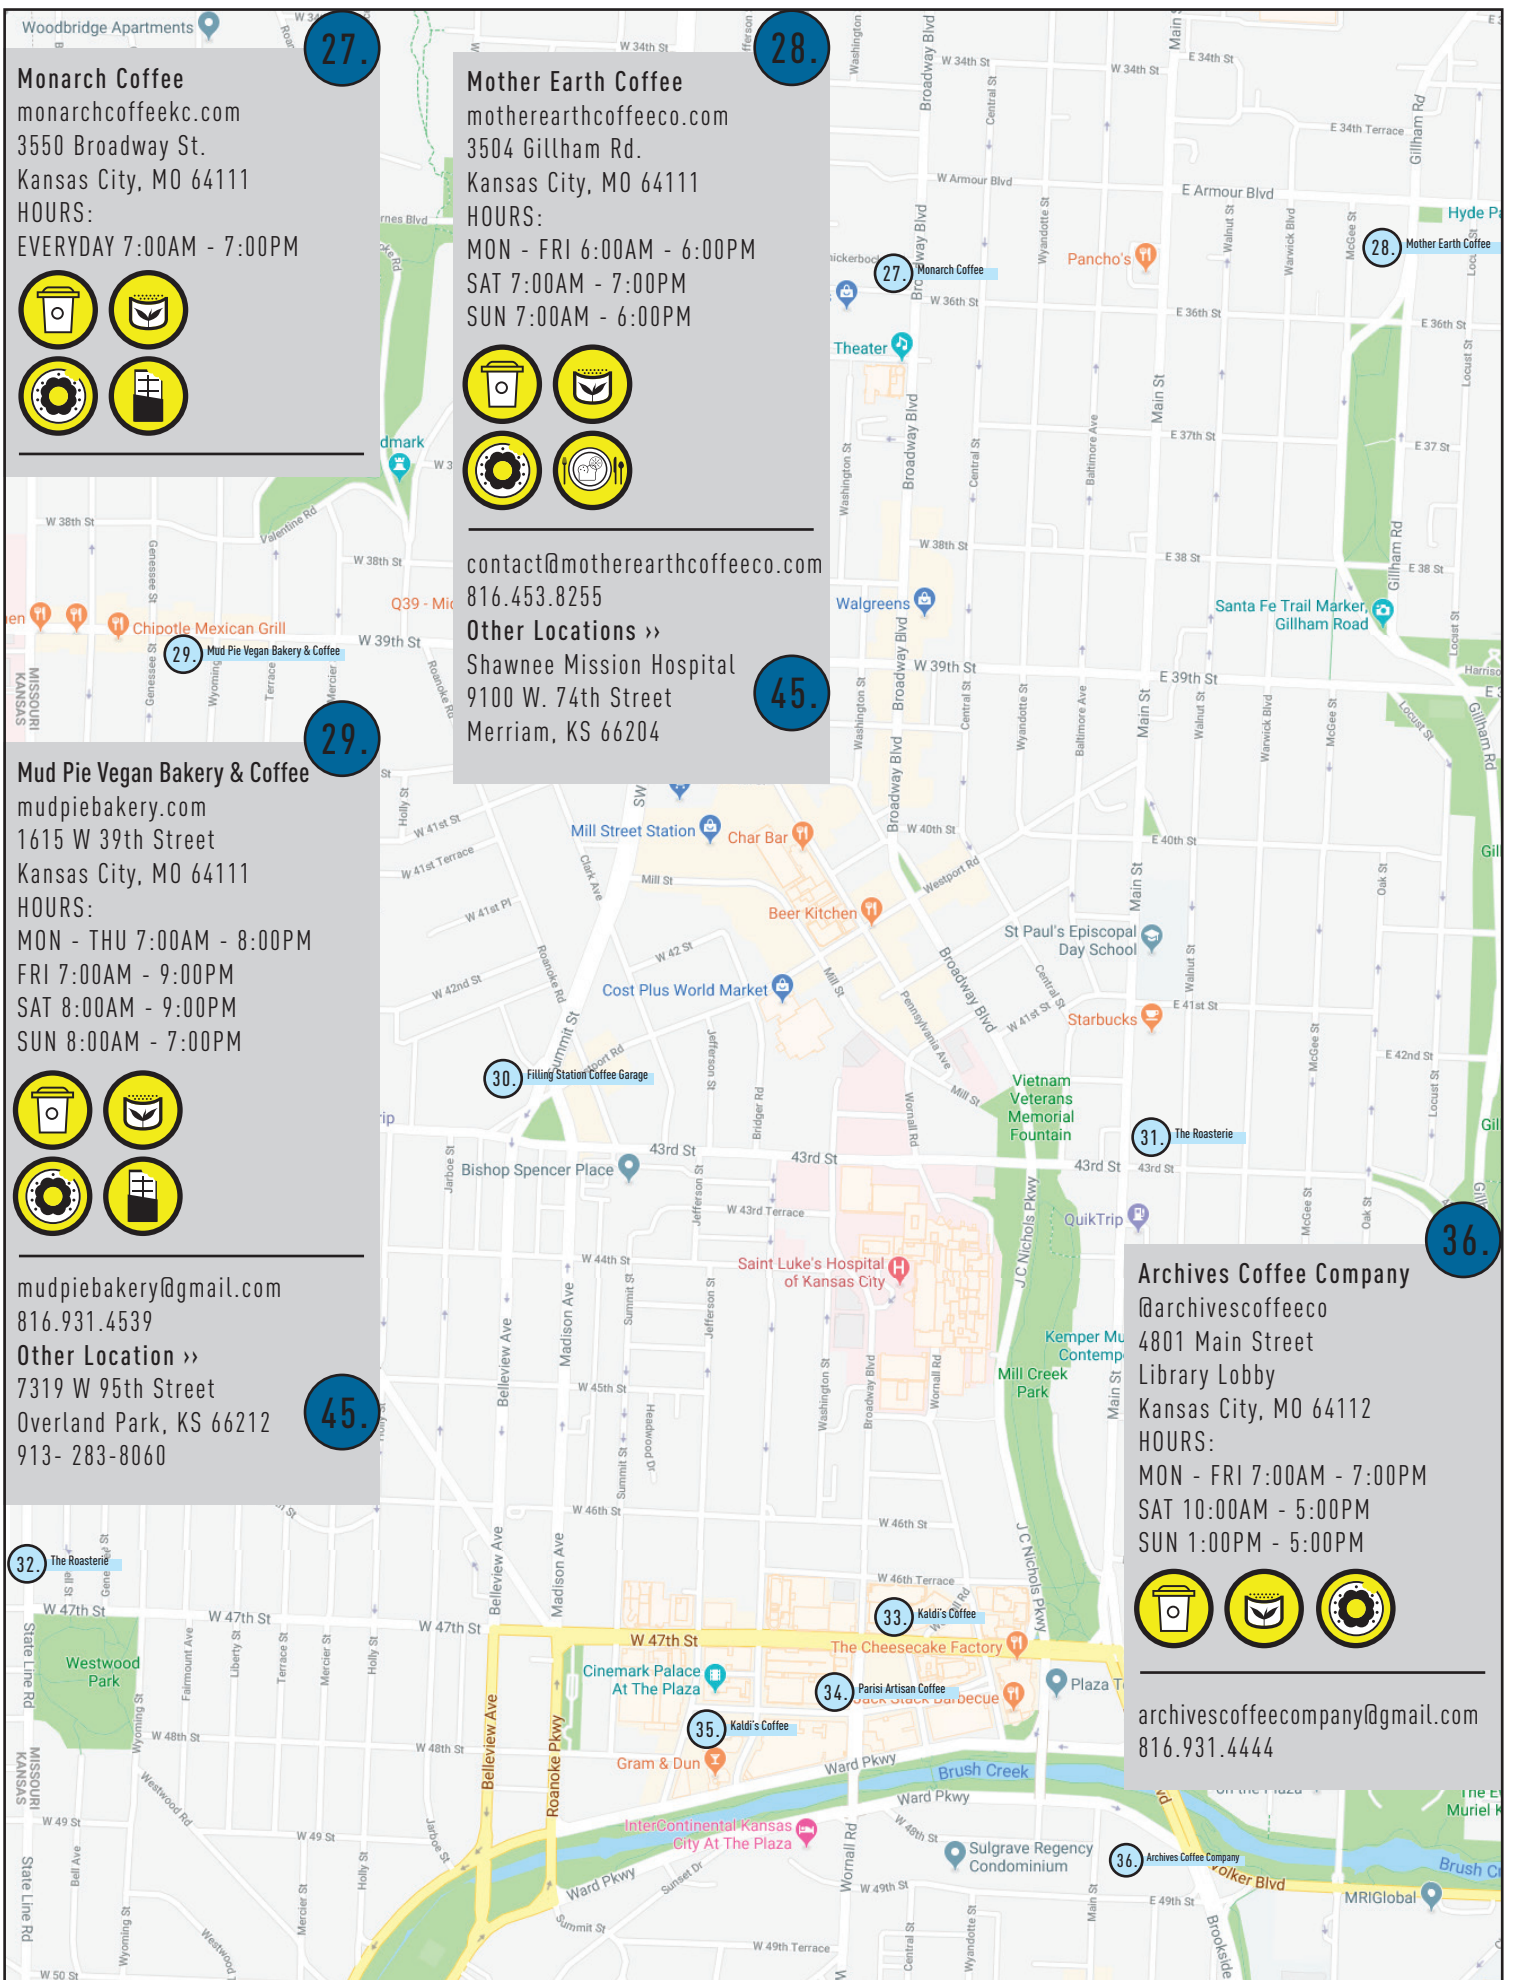

Monarch Coffee
monarchcoffeekc.com
3550 Broadway St.
Kansas City, MO 64111
HOURS:
EVERYDAY 7:00AM - 7:00PM

Mother Earth Coffee
motherearthcoffeeco.com
3504 Gillham Rd.
Kansas City, MO 64111
HOURS:
MON - FRI 6:00AM - 6:00PM
SAT 7:00AM - 7:00PM
SUN 7:00AM - 6:00PM

contact@motherearthcoffeeco.com
816.453.8255

Other Locations >>

Shawnee Mission Hospital
9100 W. 74th Street
Merriam, KS 66204

Mud Pie Vegan Bakery & Coffee
mudpiebakery.com
1615 W 39th Street
Kansas City, MO 64111
HOURS:
MON - THU 7:00AM - 8:00PM
FRI 7:00AM - 9:00PM
SAT 8:00AM - 9:00PM
SUN 8:00AM - 7:00PM

mudpiebakery@gmail.com
816.931.4539

Other Location >>

7319 W 95th Street
Overland Park, KS 66212
913- 283-8060

Archives Coffee Company

@archivescoffeeco
4801 Main Street
Library Lobby
Kansas City, MO 64112

HOURS:
MON - FRI 7:00AM - 7:00PM
SAT 10:00AM - 5:00PM
SUN 1:00PM - 5:00PM

archivescoffeecompany@gmail.com
816.931.4444