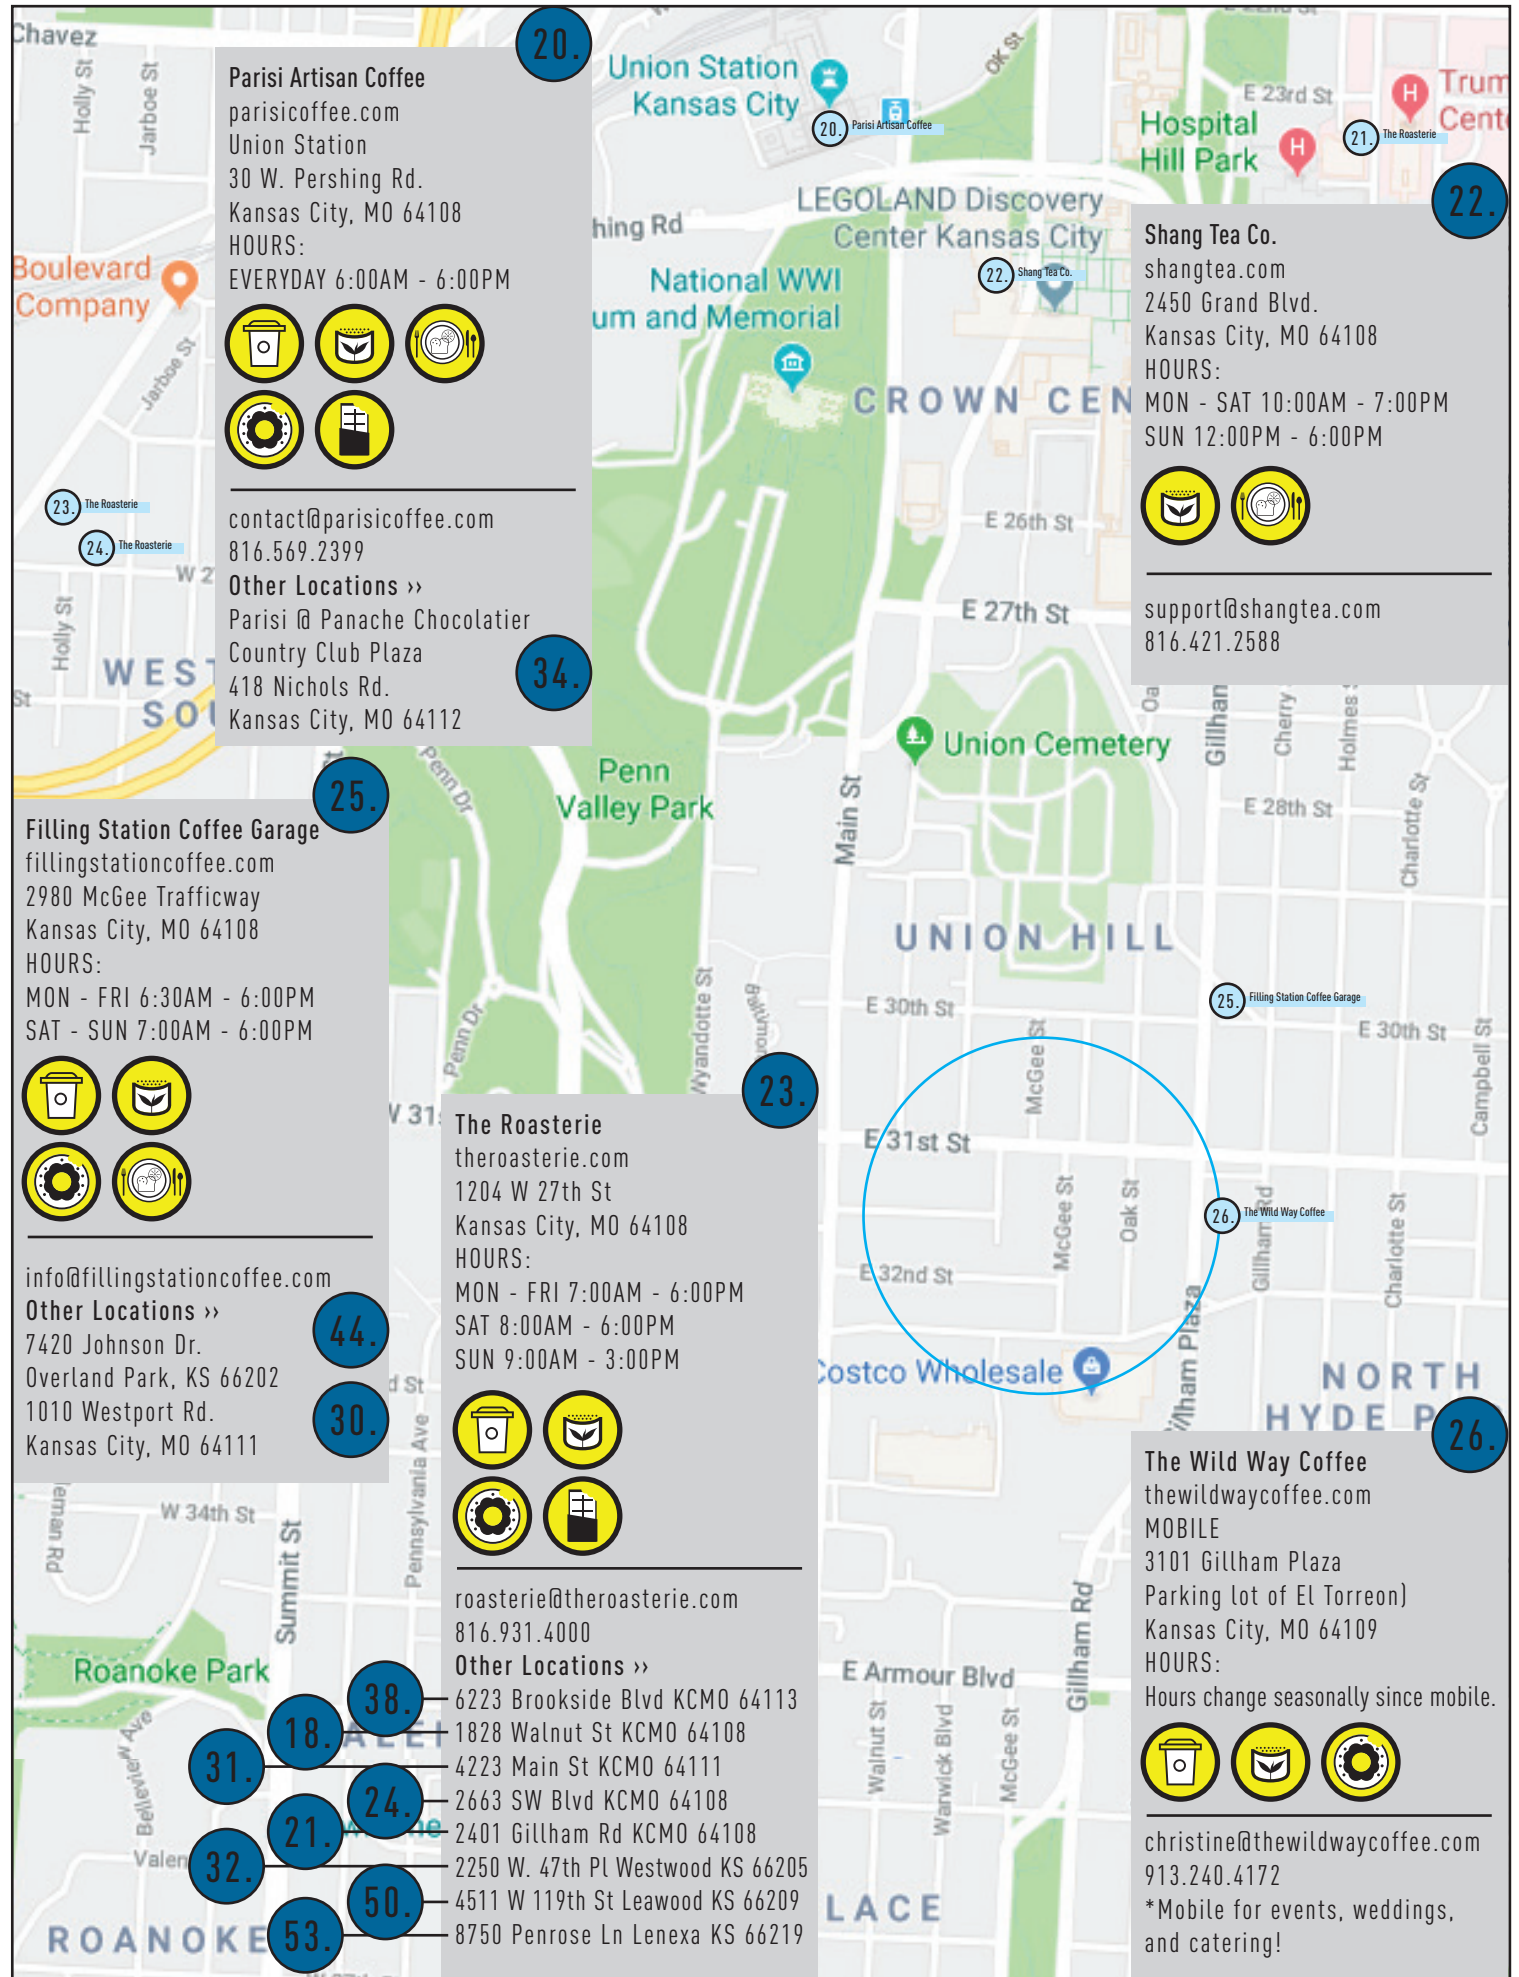

20. Parisi Artisan Coffee
parisicoffee.com
Union Station
30 W. Pershing Rd.
Kansas City, MO 64108
HOURS:
EVERYDAY 6:00AM - 6:00PM

---

contact@parisicoffee.com
816.569.2399

Other Locations >>
Parisi @ Panache Chocolatier
Country Club Plaza
418 Nichols Rd.
Kansas City, MO 64112

22. Shang Tea Co.
shangtea.com
2450 Grand Blvd.
Kansas City, MO 64108
HOURS:
MON - SAT 10:00AM - 7:00PM
SUN 12:00PM - 6:00PM

---

support@shangtea.com
816.421.2588

25. Filling Station Coffee Garage
fillingstationcoffee.com
2980 McGee Trafficway
Kansas City, MO 64108
HOURS:
MON - FRI 6:30AM - 6:00PM
SAT - SUN 7:00AM - 6:00PM

---

info@fillingstationcoffee.com

Other Locations >>
7420 Johnson Dr.
Overland Park, KS 66202
1010 Westport Rd.
Kansas City, MO 64111

23. The Roasterie
theroasterie.com
1204 W 27th St
Kansas City, MO 64108
HOURS:
MON - FRI 7:00AM - 6:00PM
SAT 8:00AM - 6:00PM
SUN 9:00AM - 3:00PM

26. The Wild Way Coffee
thewildwaycoffee.com
MOBILE
3101 Gillham Plaza
Parking lot of El Torreon)
Kansas City, MO 64109
HOURS:
Hours change seasonally since mobile.

---

christine@thewildwaycoffee.com
913.240.4172
*Mobile for events, weddings,
and catering!

roasterie@theroasterie.com
816.931.4000

Other Locations >>
6223 Brookside Blvd KCMO 64113
1828 Walnut St KCMO 64108
4223 Main St KCMO 64111
2663 SW Blvd KCMO 64108
2401 Gillham Rd KCMO 64108
2250 W. 47th Pl Westwood KS 66205
4511 W 119th St Leawood KS 66209
8750 Penrose Ln Lenexa KS 66219

- **31.**
- **18.**
- **38.**
- **21.**
- **24.**
- **32.**
- **50.**
- **53.**