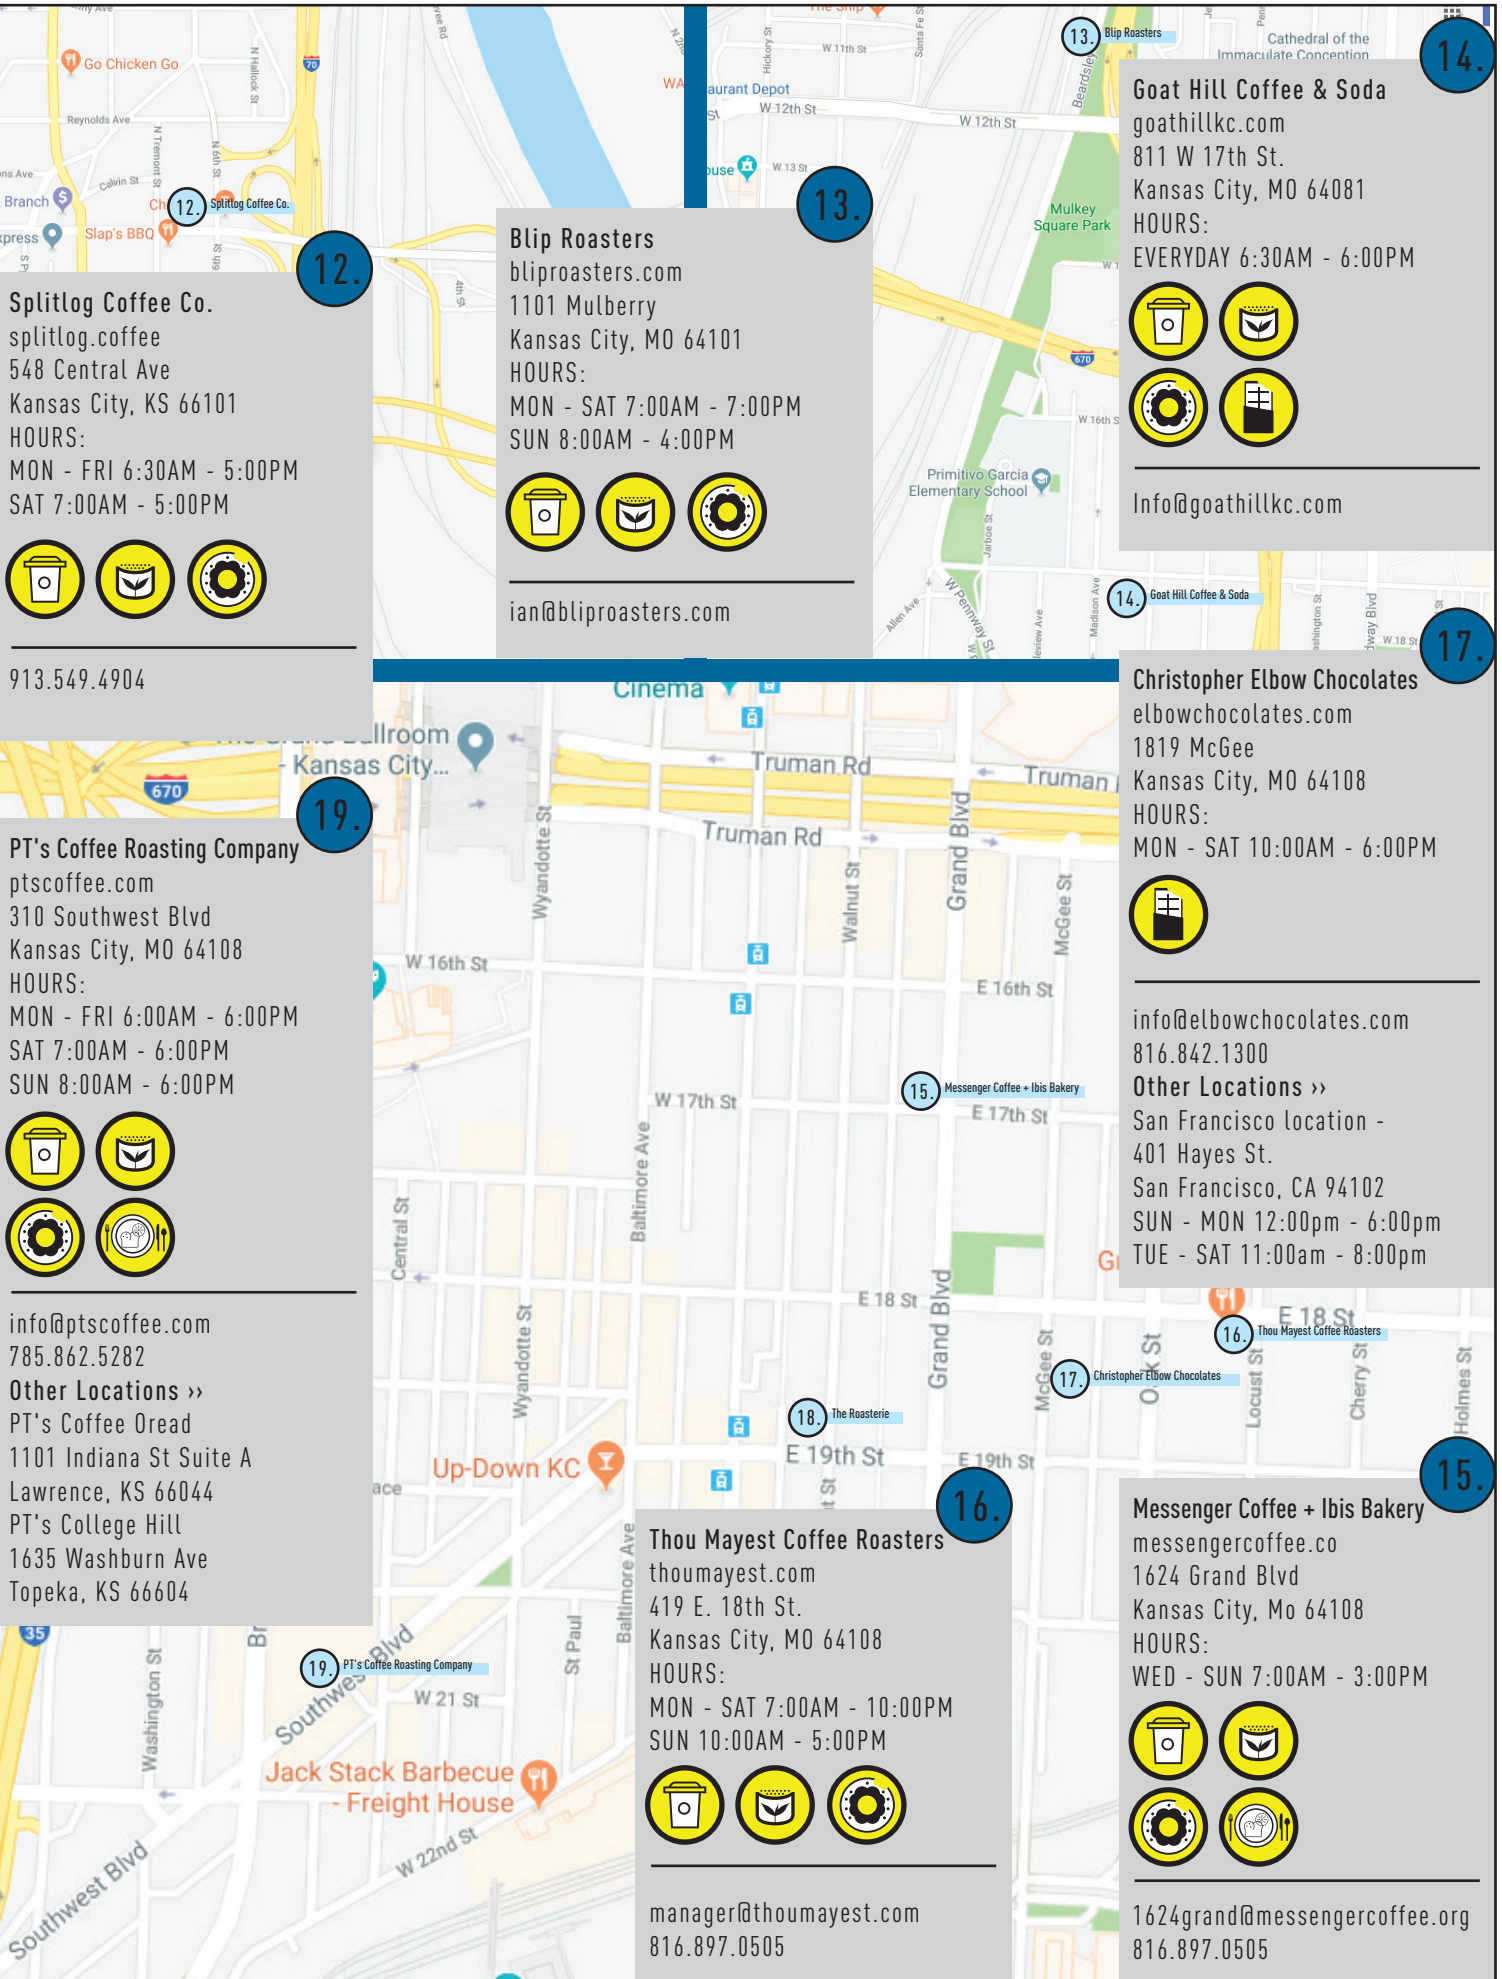

info@eleoscoffee.com
816.231.3401

Other Location >>

Adam's Mark Hotel Lobby
9103 E 39th St.
Kansas City, MO 64133

11.

56.

EAST SIDE

12. Splitlog Coffee Co.
 splitlog.coffee
 548 Central Ave
 Kansas City, KS 66101
 HOURS:
 MON - FRI 6:30AM - 5:00PM
 SAT 7:00AM - 5:00PM