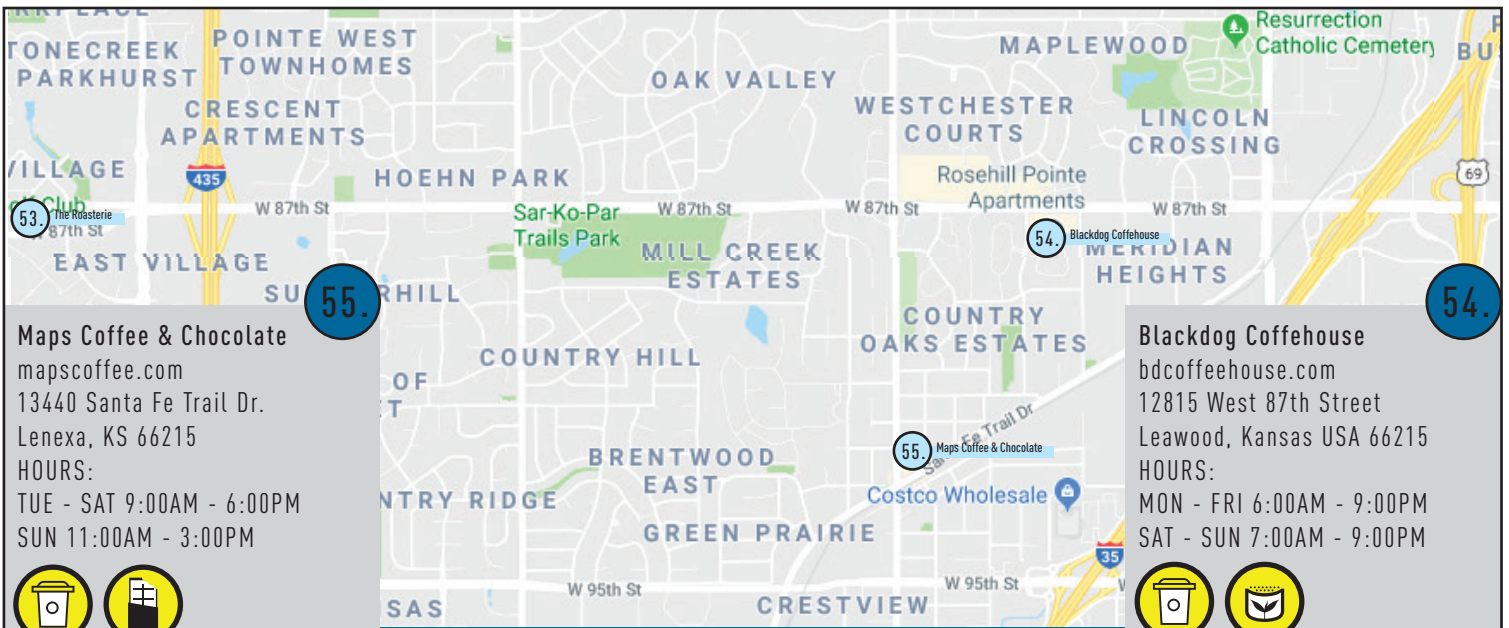

Pilgrim Coffee Company

instagram.com/pilgrimcoffeecompany
12643 Metcalf Ave
Overland Park, KS 66213
HOURS:
MON - SAT 7:00AM - 9:00PM

kristyn@pilgrimcoffeecompany.com
208.250.2616

Foo's Fabulous Cafe

fooscafe.com
9421 Mission Rd,
Leawood, KS 66206
HOURS:
MON - THU 7:00AM - 9:00PM
FRI - SAT 7:00AM - 10:00PM
SUN 8:00AM - 9:00PM

913.383.3667

Maps Coffee & Chocolate

mapscoffee.com
 13440 Santa Fe Trail Dr.
 Lenexa, KS 66215
 HOURS:
 TUE - SAT 9:00AM - 6:00PM
 SUN 11:00AM - 3:00PM

info@mapscoffee.com

Blackdog Coffeeshouse

bdcoffeeshouse.com
 12815 West 87th Street
 Leawood, Kansas USA 66215
 HOURS:
 MON - FRI 6:00AM - 9:00PM
 SAT - SUN 7:00AM - 9:00PM