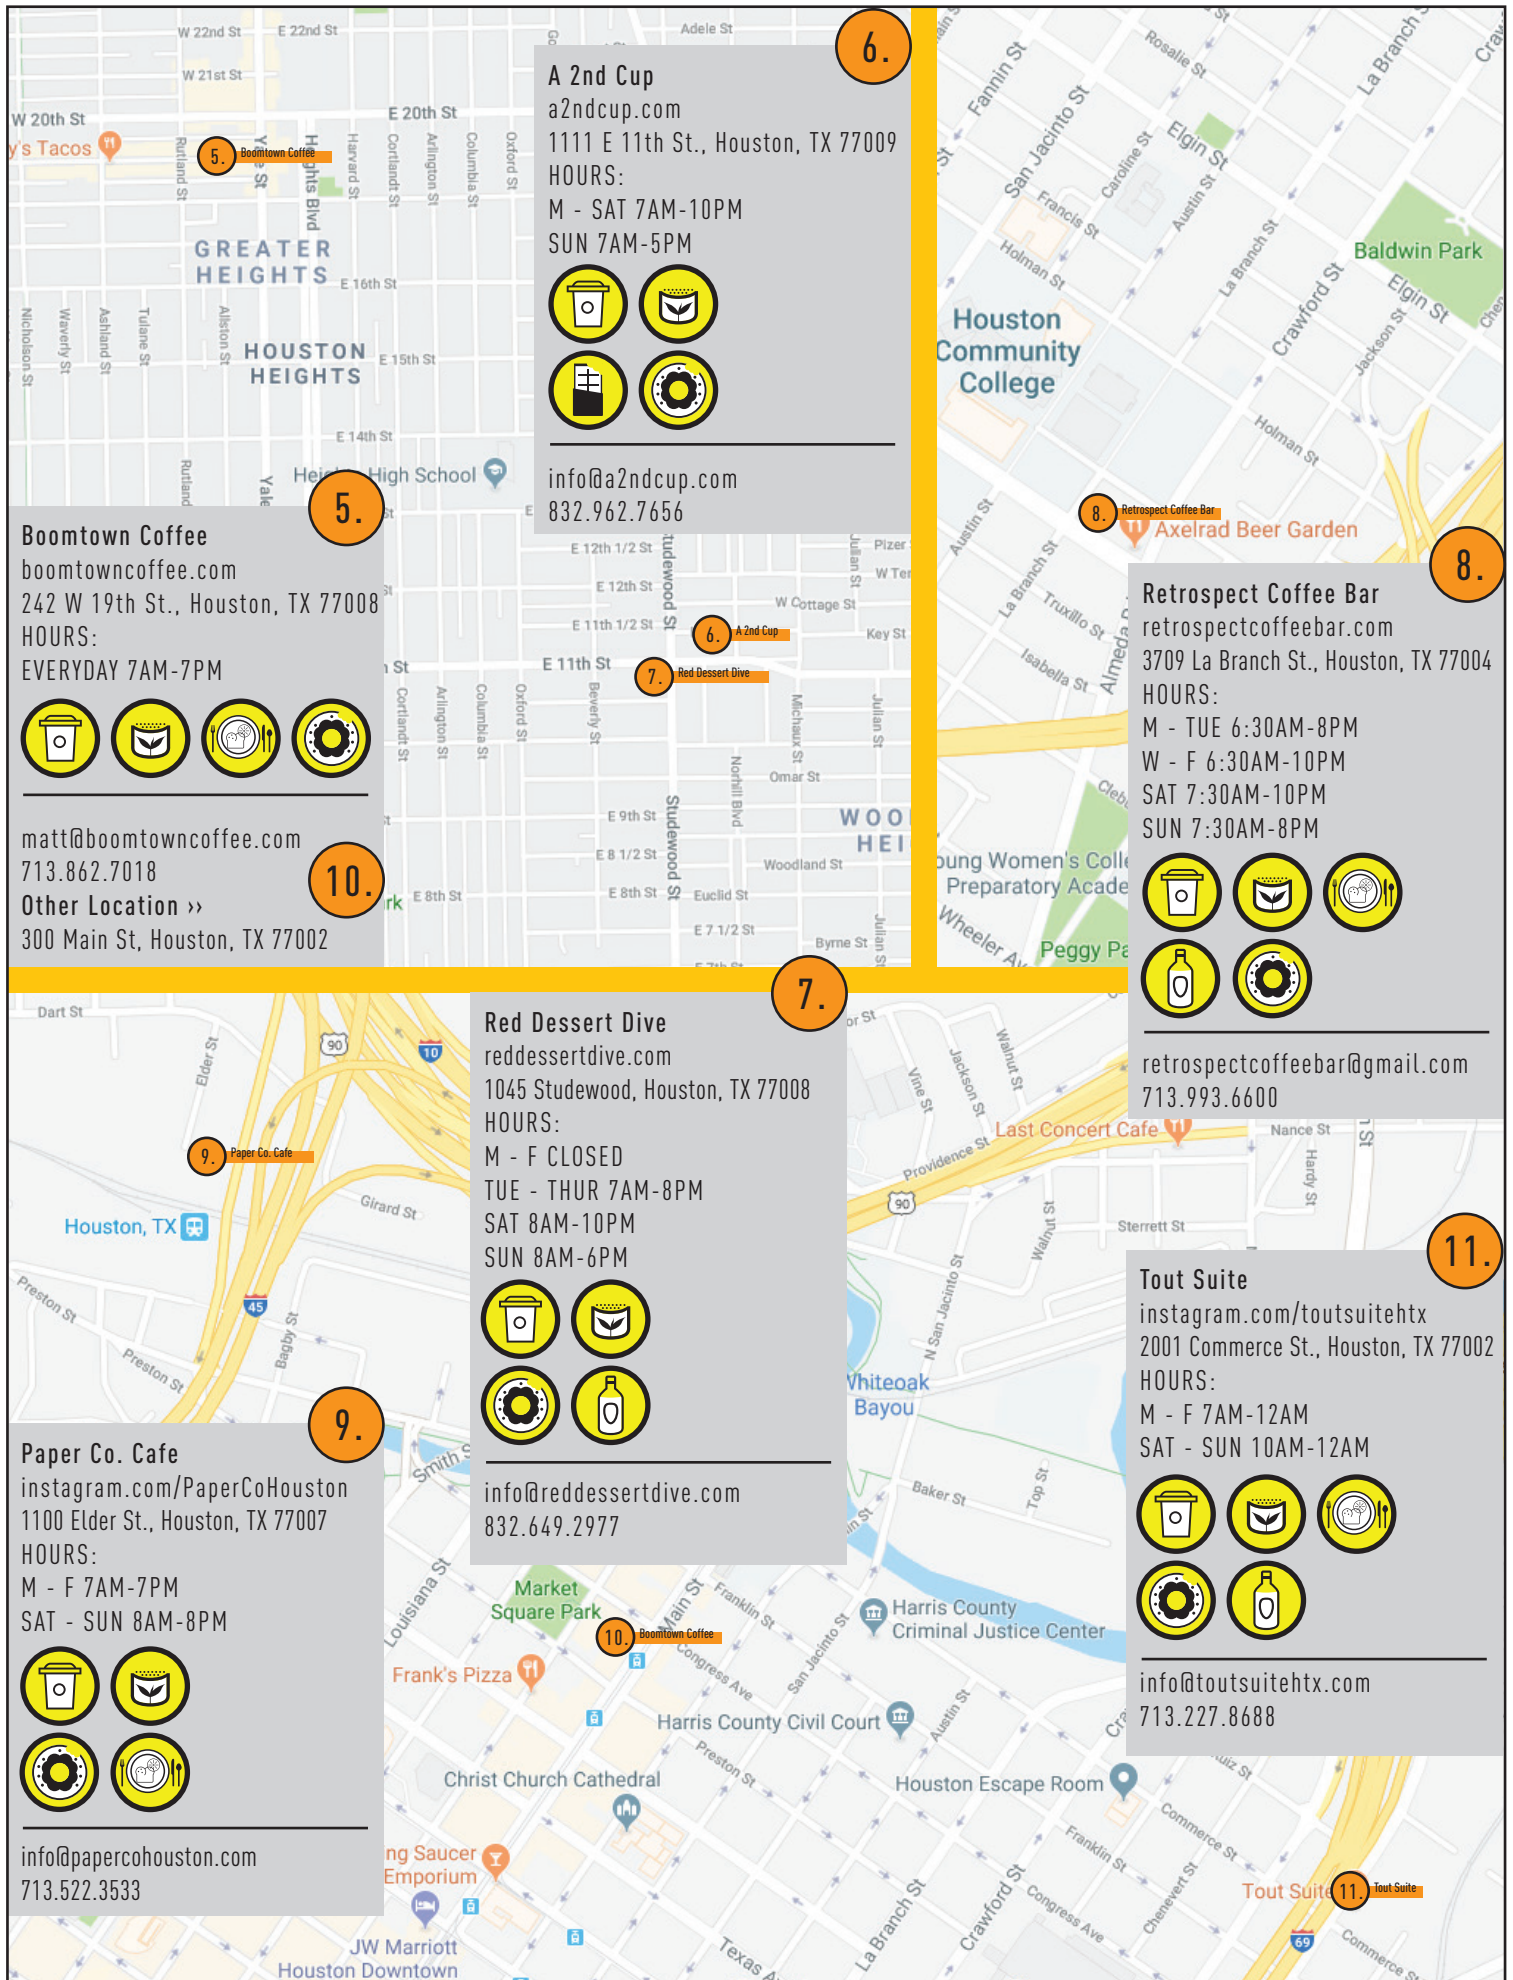

5. Boomtown Coffee
boomtowncoffee.com
242 W 19th St., Houston, TX 77008
HOURS:
EVERYDAY 7AM-7PM

10. Boomtown Coffee
matt@boomtowncoffee.com
713.862.7018
Other Location >>
300 Main St, Houston, TX 77002

6. A 2nd Cup
a2ndcup.com
1111 E 11th St., Houston, TX 77009
HOURS:
M - SAT 7AM-10PM
SUN 7AM-5PM

7. Red Dessert Dive
reddessertdive.com
1045 Studewood, Houston, TX 77008
HOURS:
M - F CLOSED
TUE - THUR 7AM-8PM
SAT 8AM-10PM
SUN 8AM-6PM

8. Retrospect Coffee Bar
retrospectcoffeebar.com
3709 La Branch St., Houston, TX 77004
HOURS:
M - TUE 6:30AM-8PM
W - F 6:30AM-10PM
SAT 7:30AM-10PM
SUN 7:30AM-8PM

11. Tout Suite
instagram.com/toutsuitehtx
2001 Commerce St., Houston, TX 77002
HOURS:
M - F 7AM-12AM
SAT - SUN 10AM-12AM

9. Paper Co. Cafe
instagram.com/PaperCoHouston
1100 Elder St., Houston, TX 77007
HOURS:
M - F 7AM-7PM
SAT - SUN 8AM-8PM

10. Paper Co. Cafe
info@papercohouston.com
713.522.3533

6. A 2nd Cup
a2ndcup.com
1111 E 11th St., Houston, TX 77009
HOURS:
M - SAT 7AM-10PM
SUN 7AM-5PM

7. Red Dessert Dive
reddessertdive.com
1045 Studewood, Houston, TX 77008
HOURS:
M - F CLOSED
TUE - THUR 7AM-8PM
SAT 8AM-10PM
SUN 8AM-6PM

10. Boomtown Coffee
boomtowncoffee.com
242 W 19th St., Houston, TX 77008
HOURS:
EVERYDAY 7AM-7PM

8. Retrospect Coffee Bar
retrospectcoffeebar.com
3709 La Branch St., Houston, TX 77004
HOURS:
M - TUE 6:30AM-8PM
W - F 6:30AM-10PM
SAT 7:30AM-10PM
SUN 7:30AM-8PM

11. Tout Suite
instagram.com/toutsuitehtx
2001 Commerce St., Houston, TX 77002
HOURS:
M - F 7AM-12AM
SAT - SUN 10AM-12AM