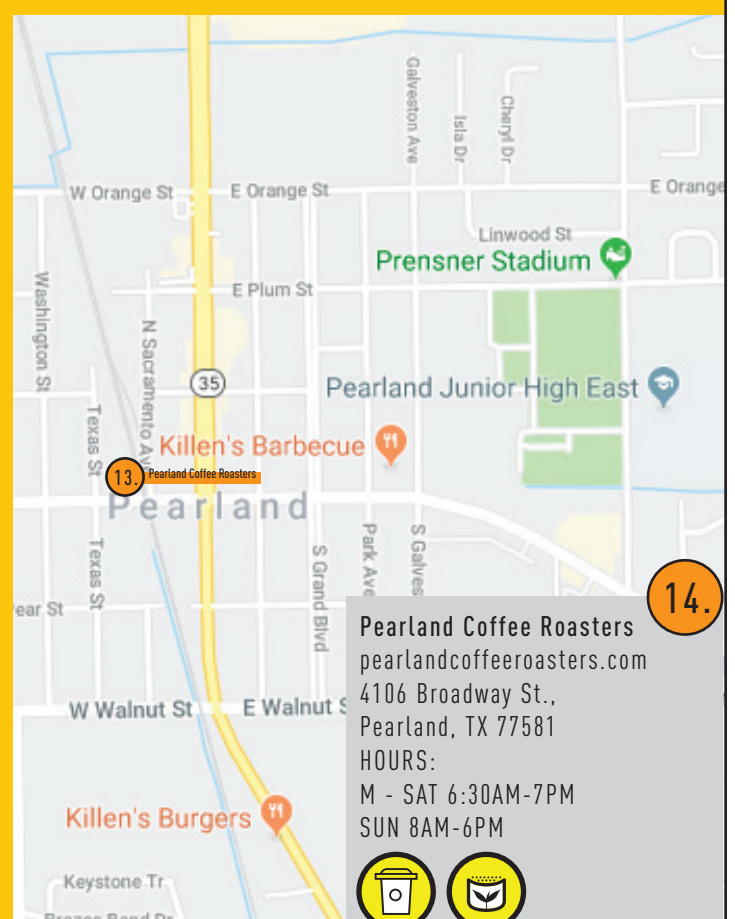

14.

Pearland Coffee Roasters
pearlandcoffeeroasters.com
4106 Broadway St.,
Pearland, TX 77581
HOURS:
M - SAT 6:30AM-7PM
SUN 8AM-6PM

info@pearlandcoffeeroasters.com
281.485.6670