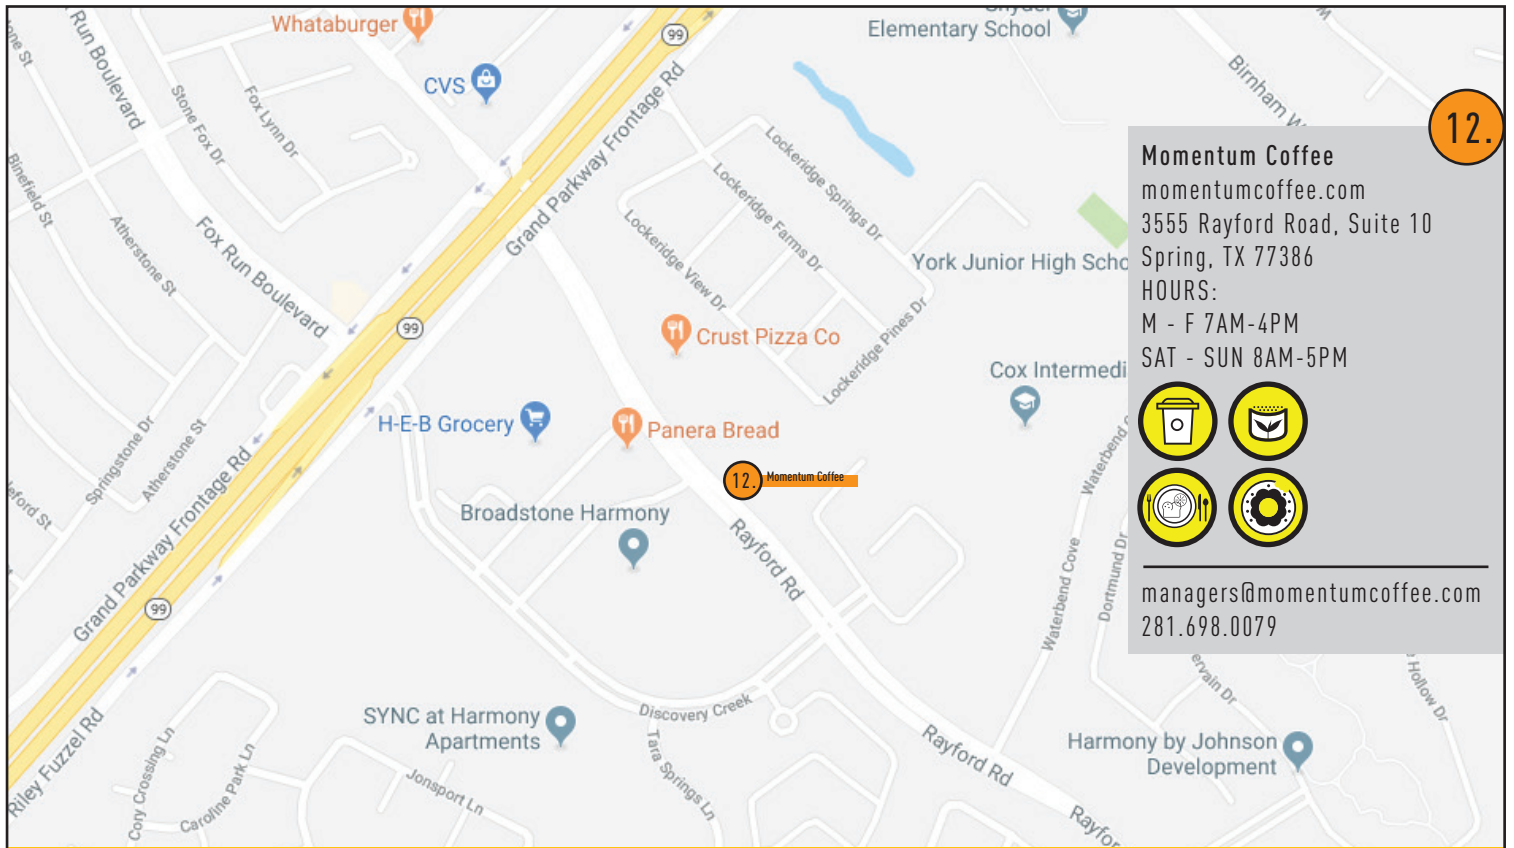

12.

Momentum Coffee
momentumcoffee.com
3555 Rayford Road, Suite 10
Spring, TX 77386
HOURS:
M - F 7AM-4PM
SAT - SUN 8AM-5PM

managers@momentumcoffee.com
281.698.0079