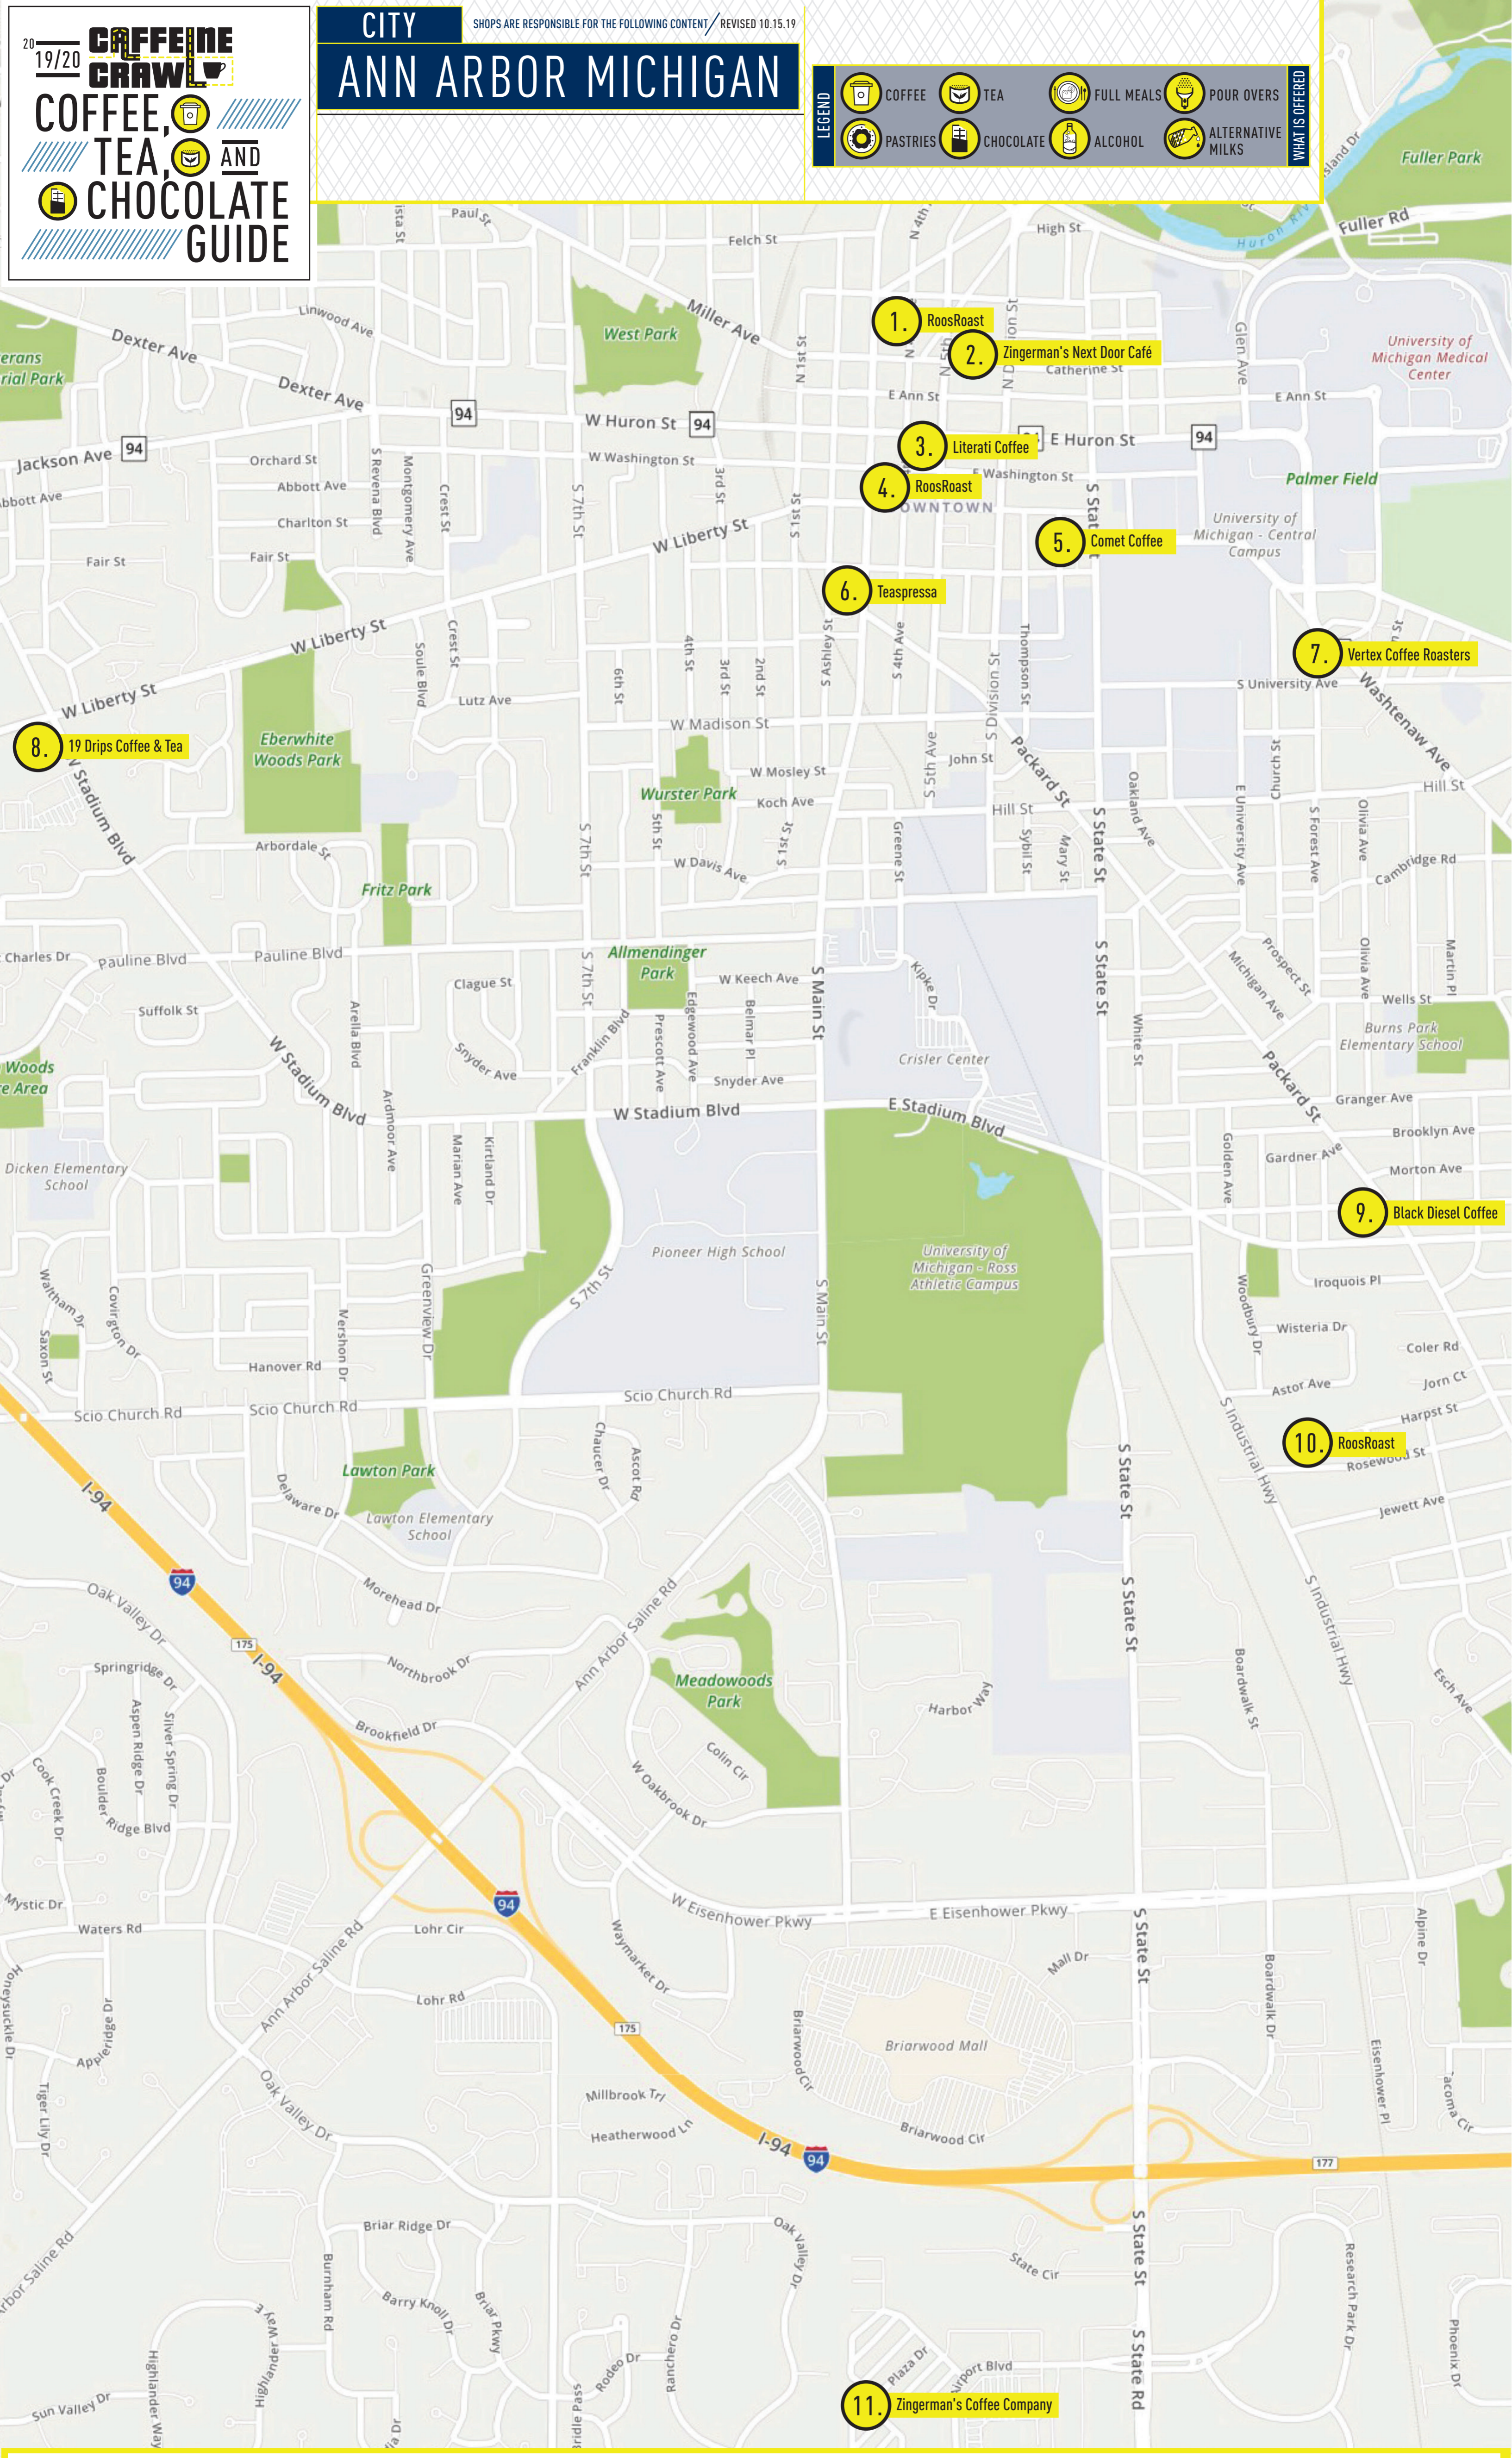

2019/20 **CAFFEINE CRAWL**
COFFEE, TEA, AND CHOCOLATE GUIDE

CITY
ANN ARBOR MICHIGAN

SHOPS ARE RESPONSIBLE FOR THE FOLLOWING CONTENT / REVISED 10.15.19

LEGEND

- ☕ COFFEE
- 🍵 TEA
- 🍽️ FULL MEALS
- 💡 POUR OVERS
- 🍪 PASTRIES
- 🍫 CHOCOLATE
- 🍷 ALCOHOL
- 🥛 ALTERNATIVE MILKS

WHAT IS OFFERED

8. 19 Drips Coffee & Tea
 @19dripscoffee
 2263 West Liberty St
 Ann Arbor, MI 48103
HOURS:
 SUN - THUR 7:00AM - 7:00PM
 FRI - SAT 7:00AM - 11:00PM

☕ 🍵 🍪

info@19drips.com
 734.255.1132

9. Black Diesel Coffee
 blackdieselcoffee.com
 1423 E. Stadium Blvd
 Ann Arbor, MI 48104
HOURS:
 MON - FRI 6:00AM - 9:00PM
 SAT - SUN 7:00AM - 9:00PM

☕ 🍵 🍪 💡 🥛

OTHER: Aeropress, burritos, grab & go food, coffee gear, etc.
 COFFEE: RoosRoast
 people@roosroast.com
 734.222.9202

Other Locations »

4. Downtown Location:
 117 E. Liberty
 Ann Arbor, MI 48104

2. Zingerman's Next Door Café
 zingermansdeli.com/next-door/
 422 Detroit Street
 Ann Arbor, MI 48104
HOURS:
 MON - SUN 7:00AM - 9:00PM

☕ 🍵 🍪 🍫 🥛

OTHER: Gelato, Zingerman's merch, candy, and dessert.
 COFFEE: Zingerman's Coffee
 TEA: RISHI TEA